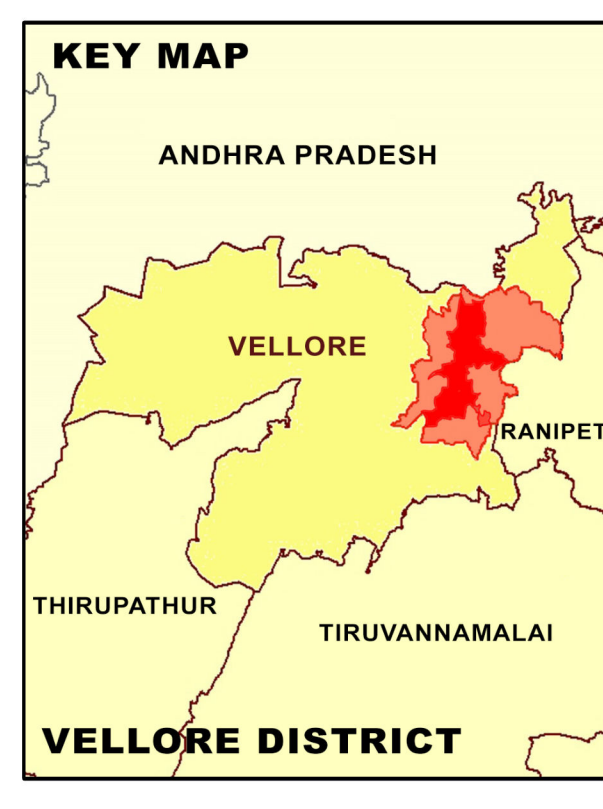

PROPOSED LANDUSE MAP FOR VELLORE - WARD - 5

LEGEND	
	LPA Boundary
	Villages Boundary
	Ward Boundary
	Block Boundary
	CBA Boundary
	National Highway
	State Highway
	Major City Road
	Railways
	Residential
	Commercial
	Institutional
	Agriculture
	Forest
	Hill
	Open Space Recreational
	Transportation
	Proposed Residential
	Proposed Commercial
	Proposed Institutional
	Proposed Industrial
	Proposed Open Space Recreational
	Proposed Transportation

GIS BASED MAFTER PLAN FOR VELLORE LPA - 2041

DTCP
 DIRECTORATE OF TOWN & COUNTRY PLANNING - TAMIL NADU