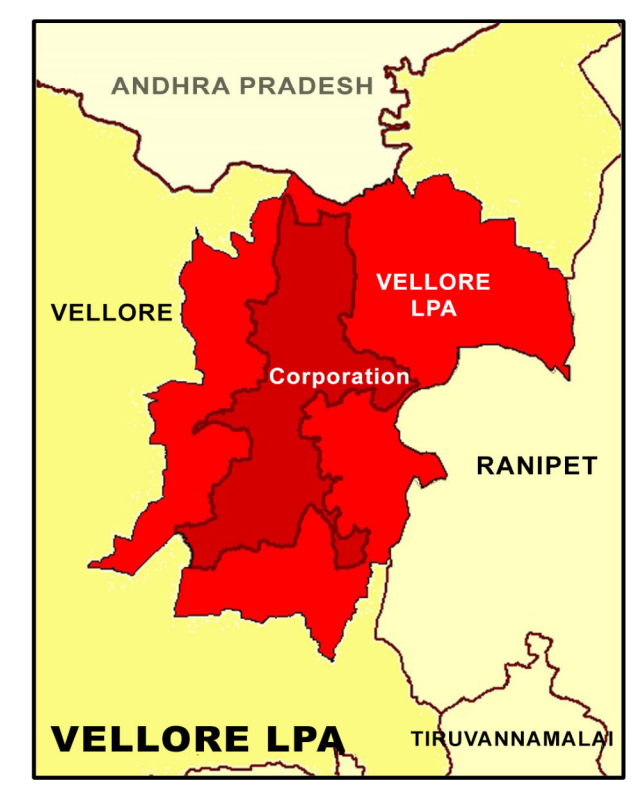

PROPOSED LANDUSE MAP FOR VELLORE - WARD - 5

LEGEND	
	LPA Boundary
	Villages Boundary
	Ward Boundary
	Block Boundary
	CBA Boundary
	National Highway
	State Highway
	Major City Road
	Railways
	Residential
	Commercial
	Institutional
	Agriculture
	Forest
	Hill
	Open Space Recreational
	Transportation
	Proposed Residential
	Proposed Commercial
	Proposed Institutional
	Proposed Industrial
	Proposed Open Space Recreational
	Proposed Transportation

GIS BASED MAFTER PLAN FOR VELLORE LPA - 2041

DTCP
 DIRECTORATE OF TOWN & COUNTRY PLANNING - TAMIL NADU