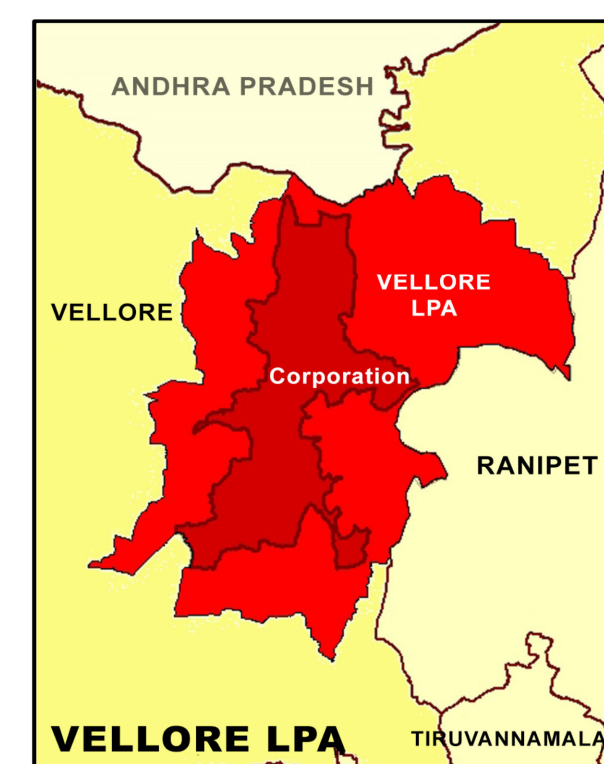

**PROPOSED LANDUSE MAP FOR VELLORE - WARD -3**

LEGEND	
	LPA Boundary
	Villages Boundary
	Ward Boundary
	Block Boundary
	CBA Boundary
	National Highway
	State Highway
	Major City Road
	Railways
	Residential
	Commercial
	Institutional
	Industrial
	Agriculture
	Forest
	Hill
	Open Space Recreational
	Transportation
	Proposed Residential
	Proposed Commercial
	Proposed Institutional
	Proposed Industrial
	Proposed Open Space Recreational
	Proposed Transportation