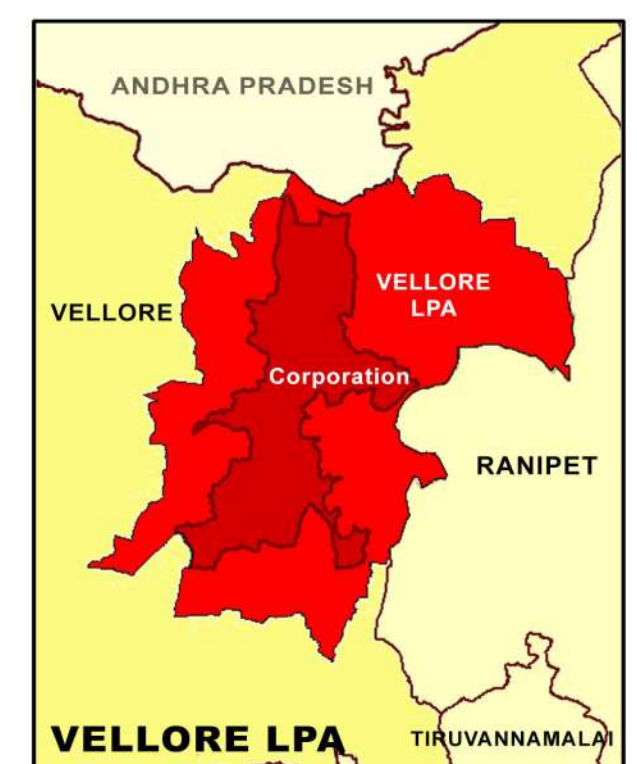

PROPOSED LANDUSE MAP FOR VELLORE - VIRUDAMPATTU

LEGEND	
	LPA Boundary
	Villages Boundary
	Ward Boundary
	Block Boundary
	National Highway
	State Highway
	Major City Road
	Railways
	Residential
	Commercial
	Institutional
	Industrial
	Agriculture
	Forest
	Hill
	Open Space Recreational
	Transportation
	Proposed Residential
	Proposed Commercial
	Proposed Institutional
	Proposed Industrial
	Proposed Open Space Recreational
	Proposed Transportation

GIS BASED MAFTER PLAN FOR VELLORE LPA - 2041

DTCP
 DIRECTORATE OF TOWN & COUNTRY PLANNING - TAMIL NADU