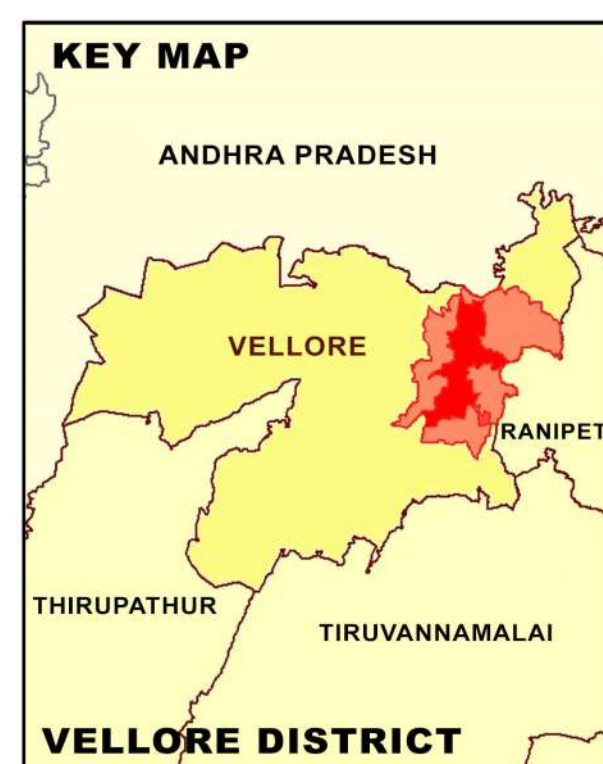

PROPOSED LANDUSE MAP FOR VELLORE - VIRUDAMPATTU

LEGEND	
	LPA Boundary
	Villages Boundary
	Ward Boundary
	Block Boundary
	National Highway
	State Highway
	Major City Road
	Railways
	Residential
	Commercial
	Institutional
	Industrial
	Agriculture
	Forest
	Hill
	Open Space Recreational
	Transportation
	Proposed Residential
	Proposed Commercial
	Proposed Institutional
	Proposed Industrial
	Proposed Open Space Recreational
	Proposed Transportation

GIS BASED MAFTER PLAN FOR VELLORE LPA - 2041

DTCP
 DIRECTORATE OF TOWN & COUNTRY PLANNING - TAMIL NADU