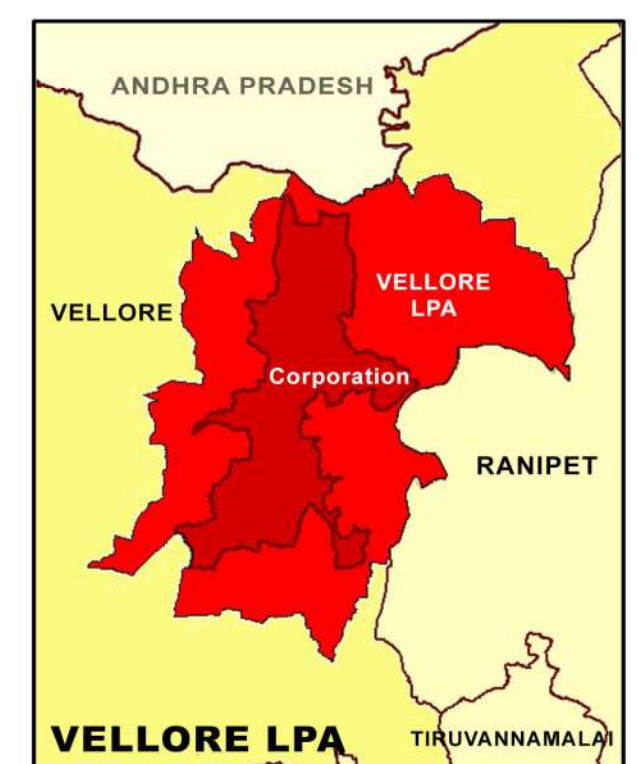

PROPOSED LANDUSE MAP FOR VELLORE - VANJUR

LEGEND	
	LPA Boundary
	Villages Boundary
	Ward Boundary
	Block Boundary
	National Highway
	State Highway
	Major City Road
	Railways
	Residential
	Commercial
	Institutional
	Agriculture
	Forest
	Hill
	Open Space Recreational
	Transportation
	Proposed Residential
	Proposed Commercial
	Proposed Institutional
	Proposed Open Space Recreational
	Proposed Transportation