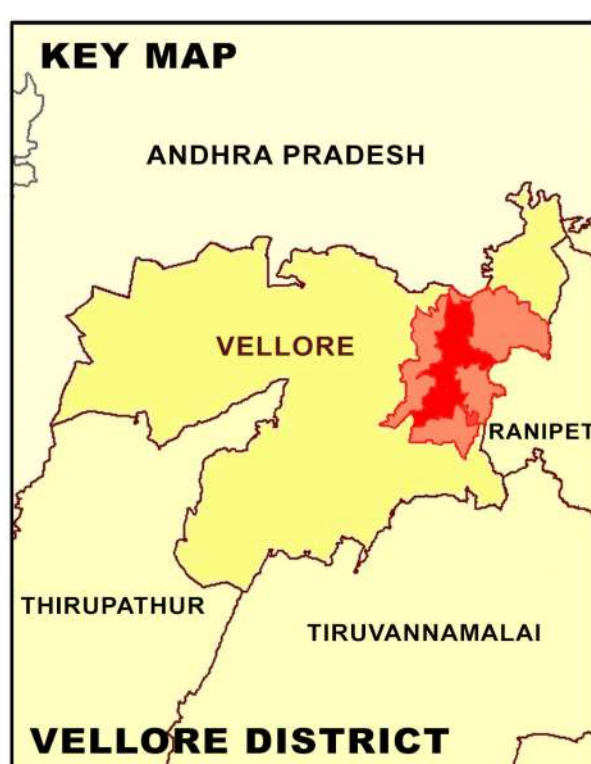

PROPOSED LANDUSE MAP FOR VELLORE - VANJUR

LEGEND	
	LPA Boundary
	Villages Boundary
	Ward Boundary
	Block Boundary
	National Highway
	State Highway
	Major City Road
	Railways
	Residential
	Commercial
	Institutional
	Agriculture
	Forest
	Hill
	Open Space Recreational
	Transportation
	Proposed Residential
	Proposed Commercial
	Proposed Institutional
	Proposed Open Space Recreational
	Proposed Transportation