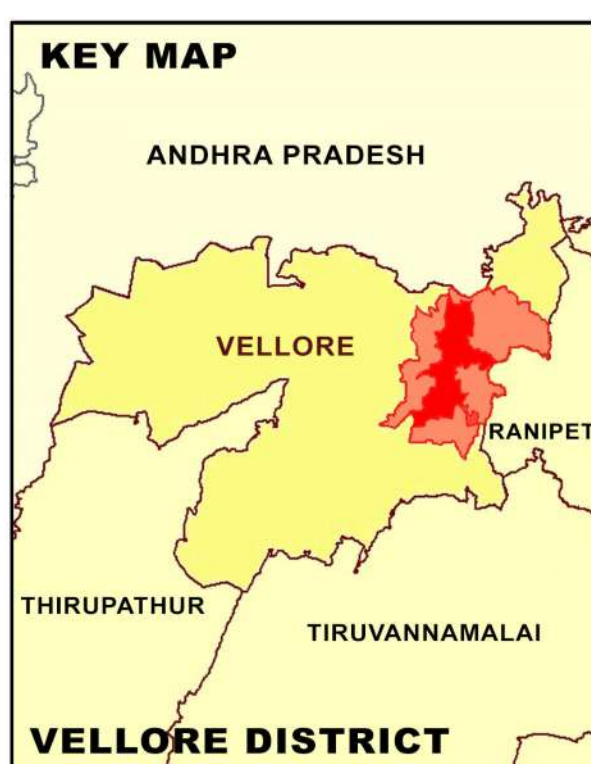

PROPOSED LANDUSE MAP FOR VELLORE - USSOOR

LEGEND	
	LPA Boundary
	Villages Boundary
	Ward Boundary
	Block Boundary
	National Highway
	State Highway
	Major City Road
	Railways
	Residential
	Commercial
	Institutional
	Agriculture
	Forest
	Hill
	Open Space Recreational
	Transportation
	Proposed Residential
	Proposed Commercial
	Proposed Institutional
	Proposed Industrial
	Proposed Open Space Recreational
	Proposed Transportation