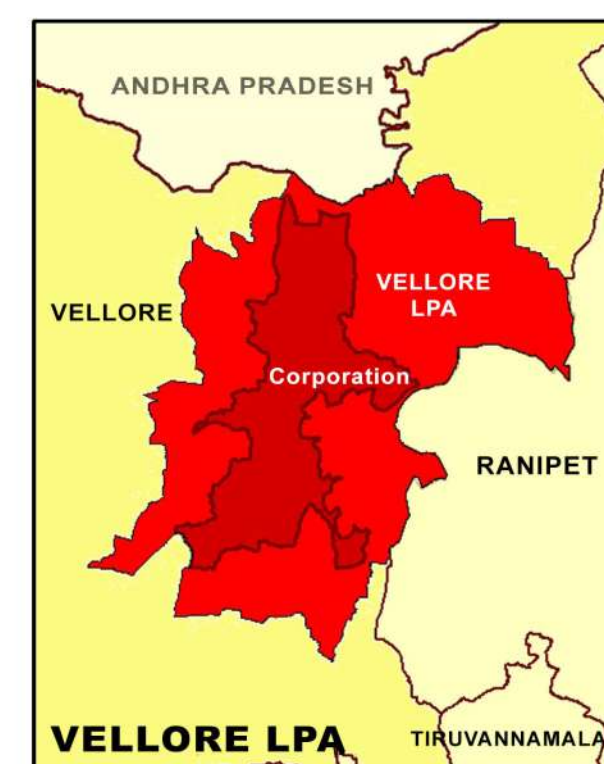

PROPOSED LANDUSE MAP FOR VELLORE - USSOOR

LEGEND	
	LPA Boundary
	Villages Boundary
	Ward Boundary
	Block Boundary
	National Highway
	State Highway
	Major City Road
	Railways
	Residential
	Commercial
	Institutional
	Agriculture
	Forest
	Hill
	Open Space Recreational
	Transportation
	Proposed Residential
	Proposed Commercial
	Proposed Institutional
	Proposed Industrial
	Proposed Open Space Recreational
	Proposed Transportation