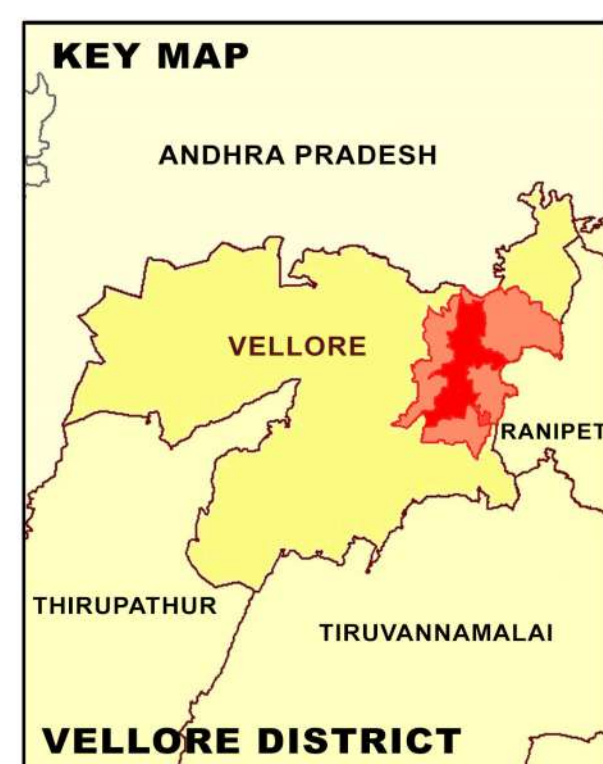

**PROPOSED LANDUSE MAP FOR VELLORE - THUTTIPATTU**

LEGEND	
	LPA Boundary
	Villages Boundary
	Ward Boundary
	Block Boundary
	National Highway
	State Highway
	Major City Road
	Railways
	Residential
	Commercial
	Institutional
	Agriculture
	Forest
	Hill
	Open Space Recreational
	Transportation
	Proposed Residential
	Proposed Commercial
	Proposed Institutional
	Proposed Industrial
	Proposed Open Space Recreational
	Proposed Transportation

**GIS BASED MAFTER PLAN FOR VELLORE LPA - 2041**

**DTCP**  
DIRECTORATE OF TOWN & COUNTRY PLANNING - TAMIL NADU