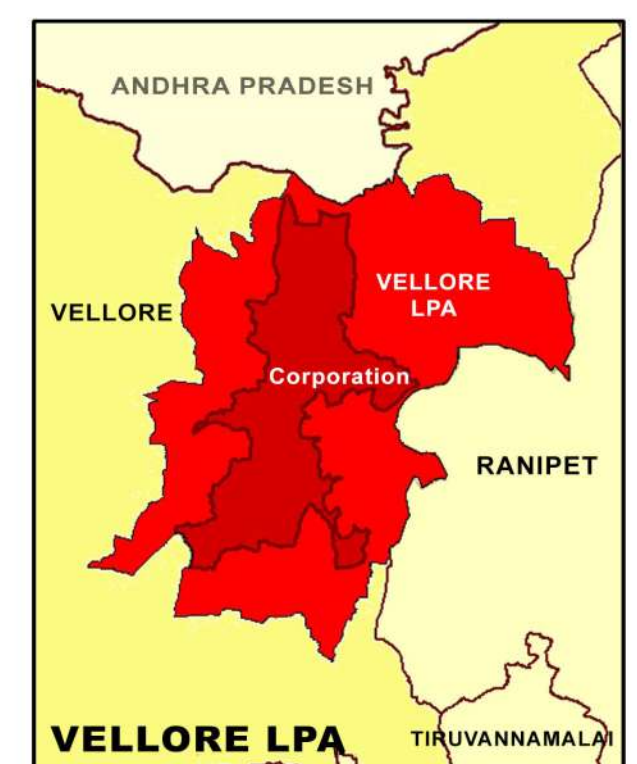

**PROPOSED LANDUSE MAP FOR VELLORE - THUTTIPATTU**

LEGEND	
	LPA Boundary
	Villages Boundary
	Ward Boundary
	Block Boundary
	National Highway
	State Highway
	Major City Road
	Railways
	Residential
	Commercial
	Institutional
	Agriculture
	Forest
	Hill
	Open Space Recreational
	Transportation
	Proposed Residential
	Proposed Commercial
	Proposed Institutional
	Proposed Industrial
	Proposed Open Space Recreational
	Proposed Transportation

**GIS BASED MAFTER PLAN FOR VELLORE LPA - 2041**

**DTCP**  
DIRECTORATE OF TOWN & COUNTRY PLANNING - TAMIL NADU