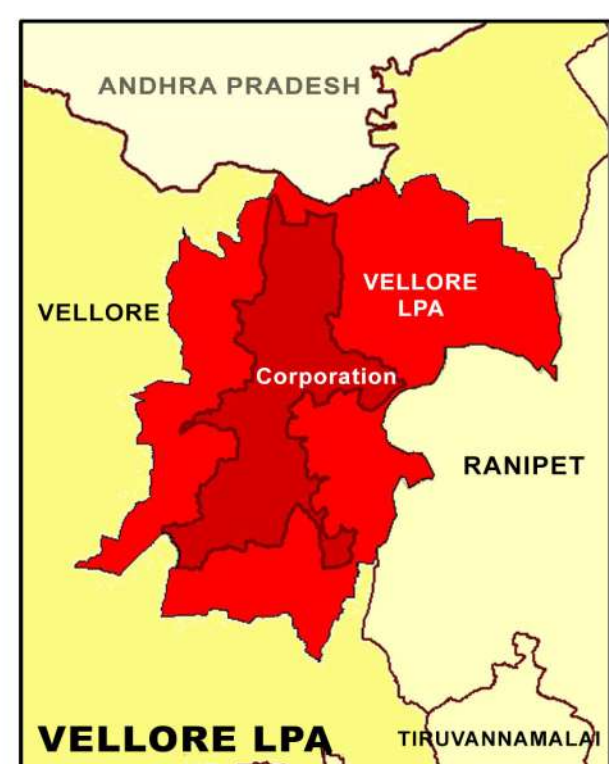

PROPOSED LANDUSE MAP FOR VELLORE - THORAPADI

LEGEND	
	LPA Boundary
	Villages Boundary
	Ward Boundary
	Block Boundary
	National Highway
	State Highway
	Major City Road
	Railways
	Residential
	Commercial
	Institutional
	Industrial
	Agriculture
	Forest
	Hill
	Open Space Recreational
	Transportation
	Proposed Residential
	Proposed Commercial
	Proposed Institutional
	Proposed Industrial
	Proposed Open Space Recreational
	Proposed Transportation

GIS BASED MAFTER PLAN FOR VELLORE LPA - 2041

DTCP
DIRECTORATE OF TOWN & COUNTRY PLANNING - TAMIL NADU