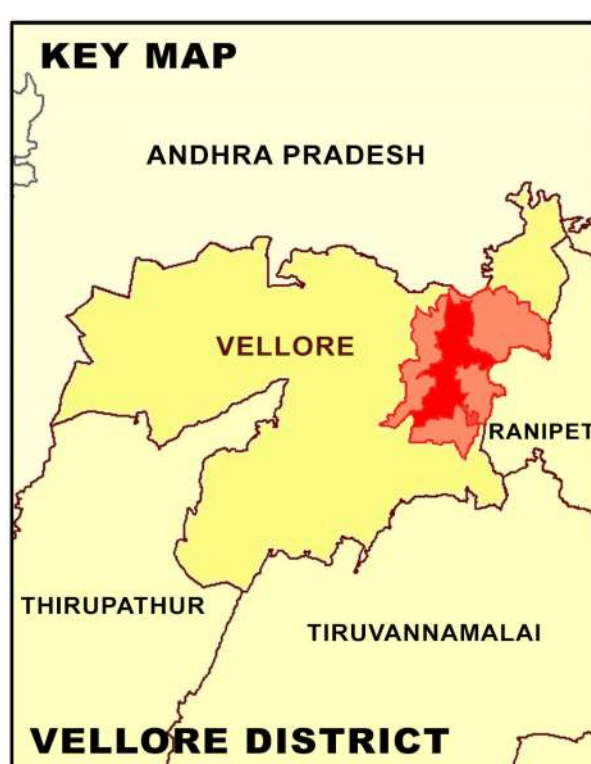

PROPOSED LANDUSE MAP FOR VELLORE - THORAPADI

LEGEND	
	LPA Boundary
	Villages Boundary
	Ward Boundary
	Block Boundary
	National Highway
	State Highway
	Major City Road
	Railways
	Residential
	Commercial
	Institutional
	Industrial
	Agriculture
	Forest
	Hill
	Open Space Recreational
	Transportation
	Proposed Residential
	Proposed Commercial
	Proposed Institutional
	Proposed Industrial
	Proposed Open Space Recreational
	Proposed Transportation

GIS BASED MAFTER PLAN FOR VELLORE LPA - 2041

DTCP
DIRECTORATE OF TOWN & COUNTRY PLANNING - TAMIL NADU