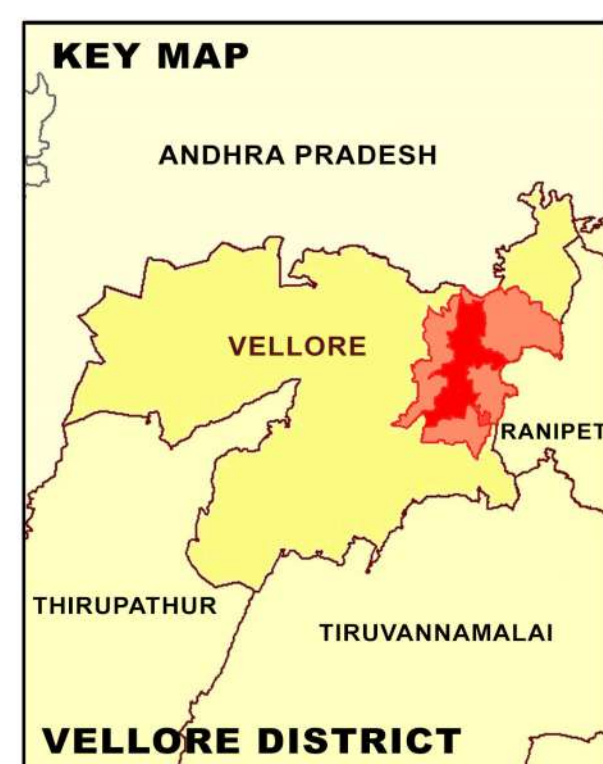

PROPOSED LANDUSE MAP FOR VELLORE - THIRUVALAM

LEGEND					
	LPA Boundary		Residential		Transportation
	Villages Boundary		Commercial		Proposed Residential
	Ward Boundary		Institutional		Proposed Commercial
	Block Boundary		Industrial		Proposed Institutional
	National Highway		Agriculture		Proposed Industrial
	State Highway		Forest		Proposed Open Space Recreational
	Major City Road		Hill		Proposed Transportation
	Railways		Open Space Recreational		

GIS BASED MAFTER PLAN FOR VELLORE LPA - 2041

DTCP
 DIRECTORATE OF TOWN &
 COUNTRY PLANNING - TAMIL NADU