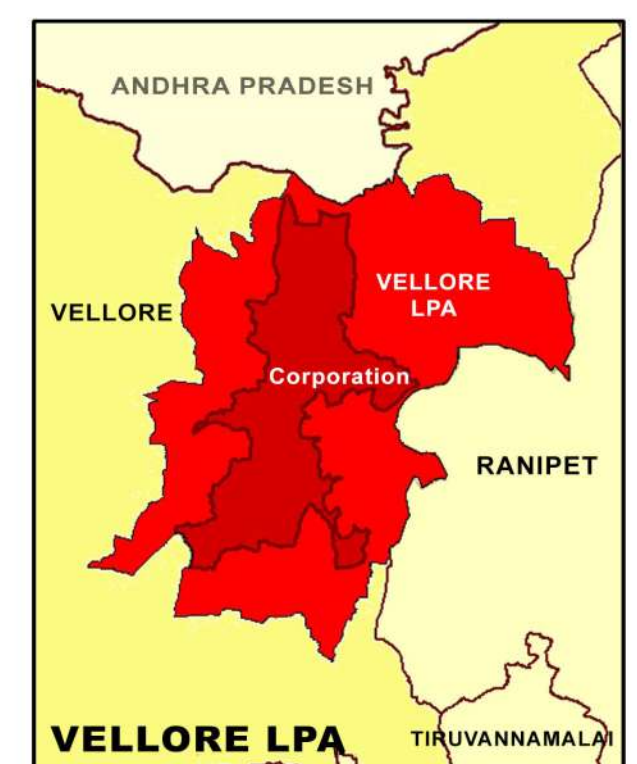

PROPOSED LANDUSE MAP FOR VELLORE - THIRUVALAM

LEGEND					
	LPA Boundary		Residential		Transportation
	Villages Boundary		Commercial		Proposed Residential
	Ward Boundary		Institutional		Proposed Commercial
	Block Boundary		Industrial		Proposed Institutional
	National Highway		Agriculture		Proposed Industrial
	State Highway		Forest		Proposed Open Space Recreational
	Major City Road		Hill		Proposed Transportation
	Railways		Open Space Recreational		

GIS BASED MAFTER PLAN FOR VELLORE LPA - 2041

DTCP
 DIRECTORATE OF TOWN &
 COUNTRY PLANNING - TAMIL NADU