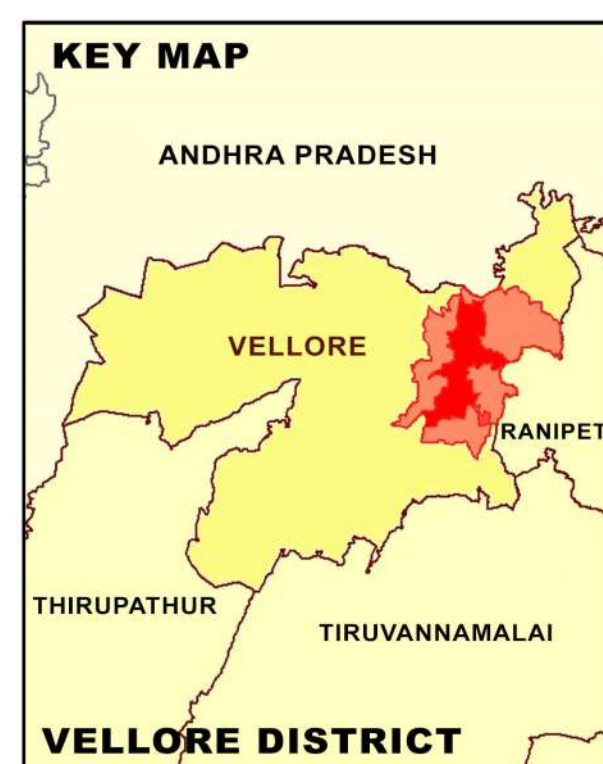

PROPOSED LANDUSE MAP FOR VELLORE - THIRUVALAM PLANTATION RESERVED FOREST

LEGEND	
	LPA Boundary
	Villages Boundary
	Ward Boundary
	Block Boundary
	National Highway
	State Highway
	Major City Road
	Railways
	Residential
	Commercial
	Institutional
	Industrial
	Agriculture
	Forest
	Open Space Recreational
	Transportation
	Proposed Residential
	Proposed Commercial
	Proposed Institutional
	Proposed Industrial
	Proposed Open Space Recreational
	Proposed Transportation

GIS BASED MAFTER PLAN FOR VELLORE LPA - 2041

DTCP
 DIRECTORATE OF TOWN & COUNTRY PLANNING - TAMIL NADU