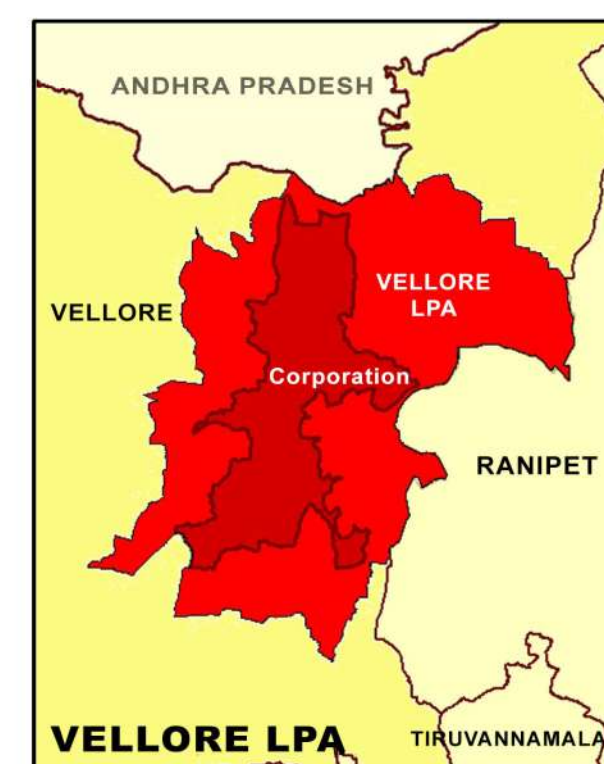

PROPOSED LANDUSE MAP FOR VELLORE - THIRUVALAM PLANTATION RESERVED FOREST

LEGEND	
	LPA Boundary
	Villages Boundary
	Ward Boundary
	Block Boundary
	National Highway
	State Highway
	Major City Road
	Railways
	Residential
	Commercial
	Institutional
	Industrial
	Agriculture
	Forest
	Open Space Recreational
	Transportation
	Proposed Residential
	Proposed Commercial
	Proposed Institutional
	Proposed Industrial
	Proposed Open Space Recreational
	Proposed Transportation

GIS BASED MAFTER PLAN FOR VELLORE LPA - 2041

DTCP
 DIRECTORATE OF TOWN & COUNTRY PLANNING - TAMIL NADU