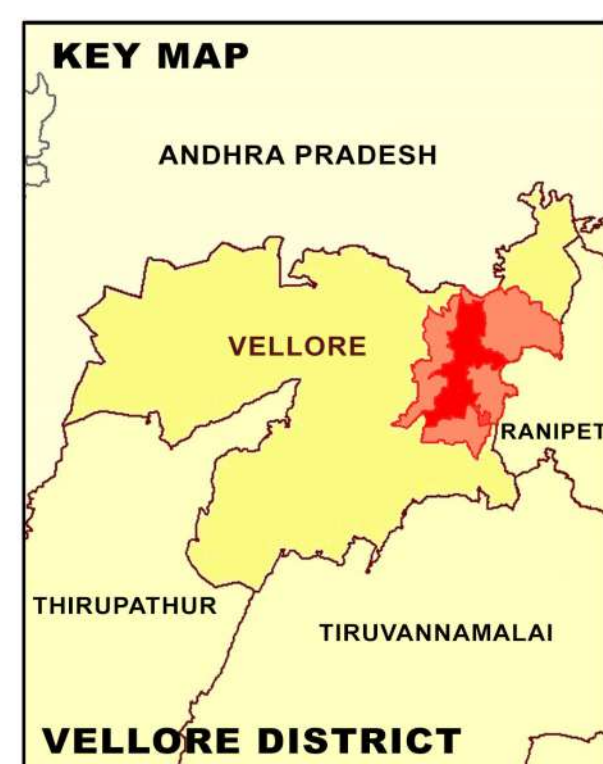

Senur

Karugambathur

PALARU RIVER

PROPOSED LANDUSE MAP FOR VELLORE - THALAYARAMPATTU

LEGEND					
	LPA Boundary		Residential		Transportation
	Villages Boundary		Commercial		Proposed Residential
	Ward Boundary		Institutional		Proposed Commercial
	Block Boundary		Industrial		Proposed Institutional
	National Highway		Agriculture		Proposed Industrial
	State Highway		Forest		Proposed Open Space Recreational
	Major City Road		Hill		Proposed Transportation
	Railways		Open Space Recreational		

GIS BASED MAFTER PLAN FOR VELLORE LPA - 2041

DTCP
DIRECTORATE OF TOWN & COUNTRY PLANNING - TAMIL NADU