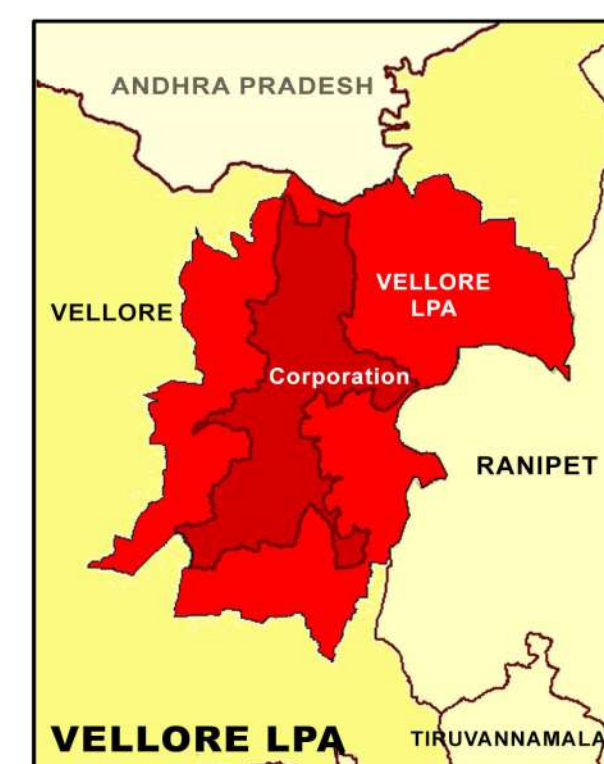

Senur

Karugambathur

PALARU RIVER

PROPOSED LANDUSE MAP FOR VELLORE - THALAYARAMPATTU

LEGEND					
	LPA Boundary		Residential		Transportation
	Villages Boundary		Commercial		Proposed Residential
	Ward Boundary		Institutional		Proposed Commercial
	Block Boundary		Industrial		Proposed Institutional
	National Highway		Agriculture		Proposed Industrial
	State Highway		Forest		Proposed Open Space Recreational
	Major City Road		Hill		Proposed Transportation
	Railways		Open Space Recreational		

GIS BASED MAFTER PLAN FOR VELLORE LPA - 2041

DTCP
DIRECTORATE OF TOWN & COUNTRY PLANNING - TAMIL NADU