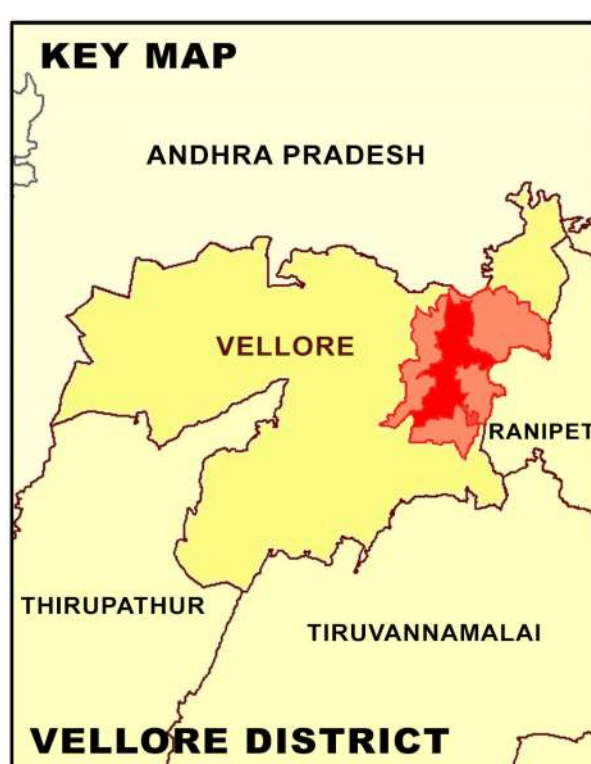

PROPOSED LANDUSE MAP FOR VELLORE - TANDALANKRISHNAPURAM

LEGEND	
	LPA Boundary
	Villages Boundary
	Ward Boundary
	Block Boundary
	National Highway
	State Highway
	Major City Road
	Railways
	Residential
	Commercial
	Institutional
	Industrial
	Agriculture
	Forest
	Hill
	Open Space Recreational
	Transportation
	Proposed Residential
	Proposed Commercial
	Proposed Institutional
	Proposed Industrial
	Proposed Open Space Recreational
	Proposed Transportation

GIS BASED MAFTER PLAN FOR VELLORE LPA - 2041

DTCP
 DIRECTORATE OF TOWN & COUNTRY PLANNING - TAMIL NADU