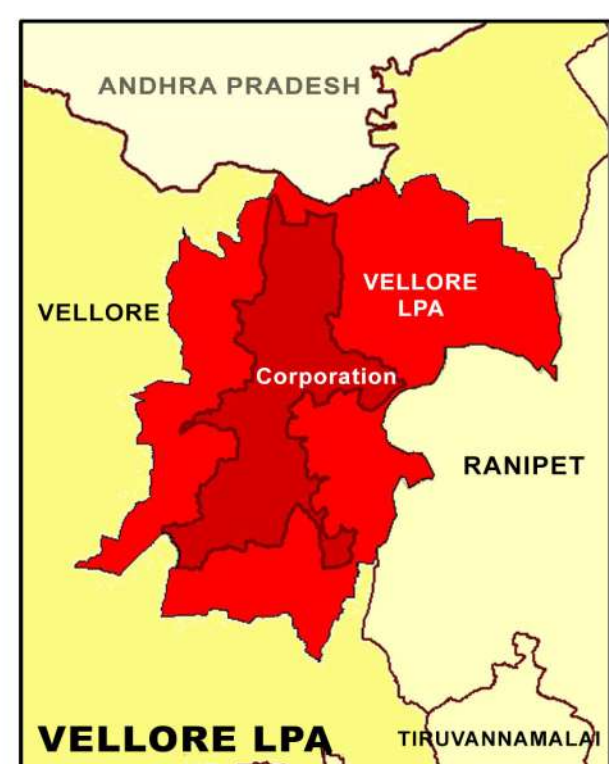

PROPOSED LANDUSE MAP FOR VELLORE - TANDALANKRISHNAPURAM

LEGEND	
	LPA Boundary
	Villages Boundary
	Ward Boundary
	Block Boundary
	National Highway
	State Highway
	Major City Road
	Railways
	Residential
	Commercial
	Institutional
	Industrial
	Agriculture
	Forest
	Hill
	Open Space Recreational
	Transportation
	Proposed Residential
	Proposed Commercial
	Proposed Institutional
	Proposed Industrial
	Proposed Open Space Recreational
	Proposed Transportation

GIS BASED MAFTER PLAN FOR VELLORE LPA - 2041

DTCP
 DIRECTORATE OF TOWN & COUNTRY PLANNING - TAMIL NADU