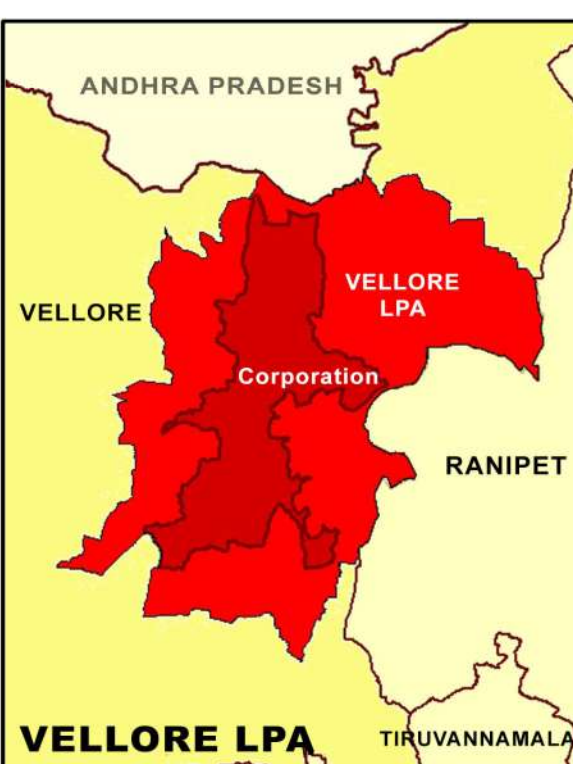

PROPOSED LANDUSE MAP FOR VELLORE - SIRUKANCHI

LEGEND	
	LPA Boundary
	Villages Boundary
	Ward Boundary
	Block Boundary
	National Highway
	State Highway
	Major City Road
	Railways
	Residential
	Commercial
	Institutional
	Industrial
	Agriculture
	Forest
	Hill
	Open Space Recreational
	Transportation
	Proposed Residential
	Proposed Commercial
	Proposed Institutional
	Proposed Industrial
	Proposed Open Space Recreational
	Proposed Transportation

GIS BASED MAFTER PLAN FOR VELLORE LPA - 2041

DTCP
DIRECTORATE OF TOWN & COUNTRY PLANNING - TAMIL NADU