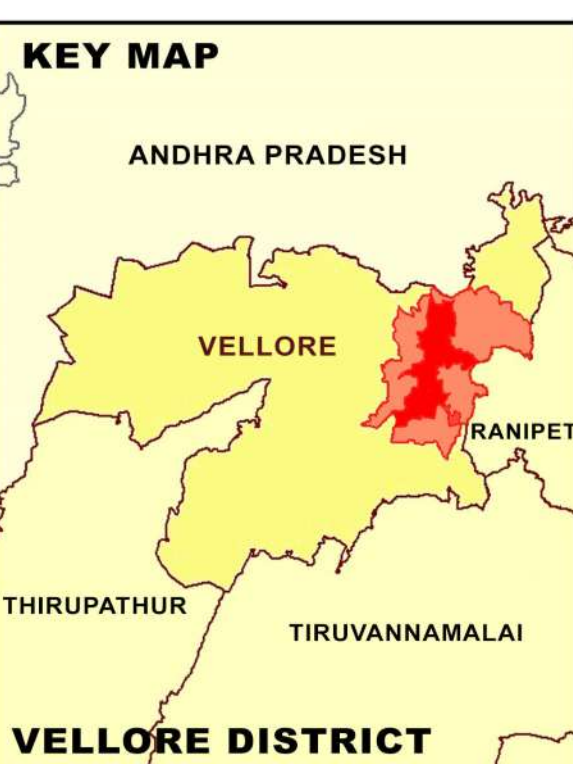

PROPOSED LANDUSE MAP FOR VELLORE - SIRUKANCHI

LEGEND	
	LPA Boundary
	Villages Boundary
	Ward Boundary
	Block Boundary
	National Highway
	State Highway
	Major City Road
	Railways
	Residential
	Commercial
	Institutional
	Industrial
	Agriculture
	Forest
	Hill
	Open Space Recreational
	Transportation
	Proposed Residential
	Proposed Commercial
	Proposed Institutional
	Proposed Industrial
	Proposed Open Space Recreational
	Proposed Transportation

GIS BASED MAFTER PLAN FOR VELLORE LPA - 2041

DTCP
DIRECTORATE OF TOWN & COUNTRY PLANNING - TAMIL NADU