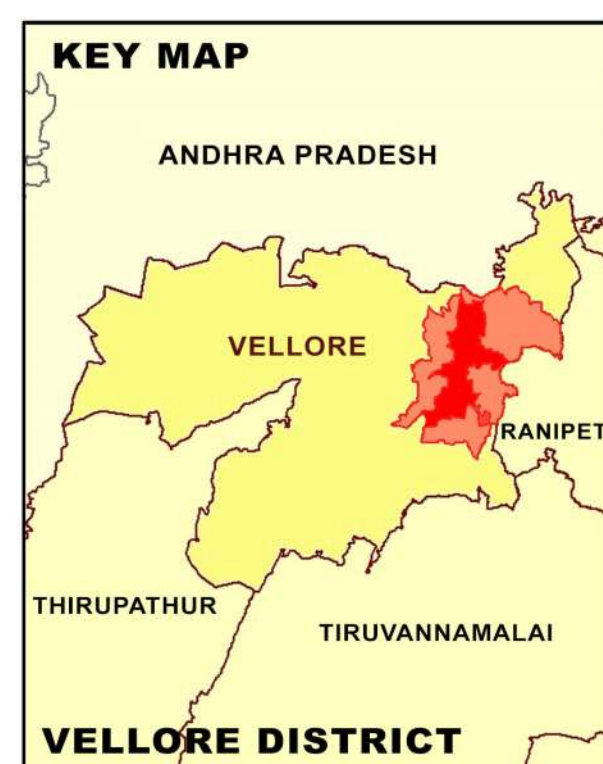

PROPOSED LANDUSE MAP FOR VELLORE - SIRUKALAMBUR

LEGEND	
	LPA Boundary
	Villages Boundary
	Ward Boundary
	Block Boundary
	National Highway
	State Highway
	Major City Road
	Railways
	Residential
	Commercial
	Institutional
	Industrial
	Agriculture
	Forest
	Hill
	Open Space Recreational
	Transportation
	Proposed Residential
	Proposed Commercial
	Proposed Institutional
	Proposed Industrial
	Proposed Open Space Recreational
	Proposed Transportation

GIS BASED MAFTER PLAN FOR VELLORE LPA - 2041

DTCP
DIRECTORATE OF TOWN & COUNTRY PLANNING - TAMIL NADU