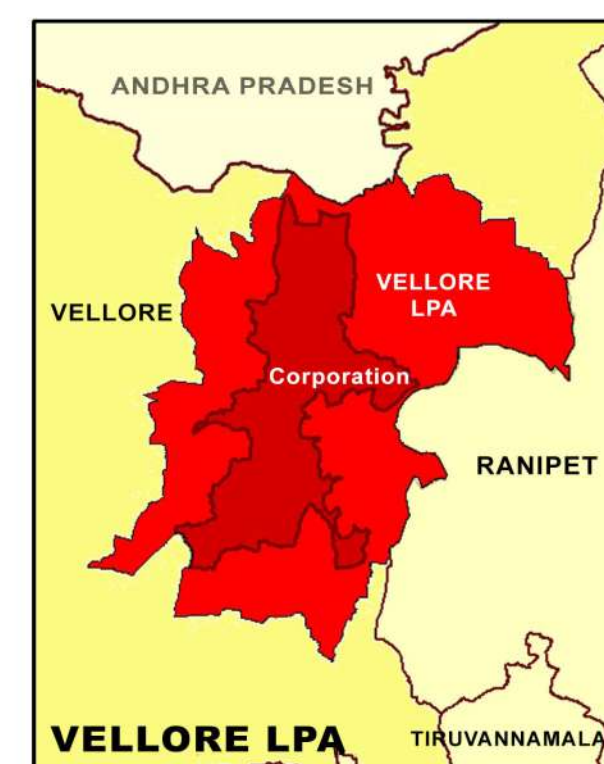

PROPOSED LANDUSE MAP FOR VELLORE - SIRUKALAMBUR

LEGEND	
	LPA Boundary
	Villages Boundary
	Ward Boundary
	Block Boundary
	National Highway
	State Highway
	Major City Road
	Railways
	Residential
	Commercial
	Institutional
	Industrial
	Agriculture
	Forest
	Hill
	Open Space Recreational
	Transportation
	Proposed Residential
	Proposed Commercial
	Proposed Institutional
	Proposed Industrial
	Proposed Open Space Recreational
	Proposed Transportation

GIS BASED MAFTER PLAN FOR VELLORE LPA - 2041

DTCP
DIRECTORATE OF TOWN & COUNTRY PLANNING - TAMIL NADU