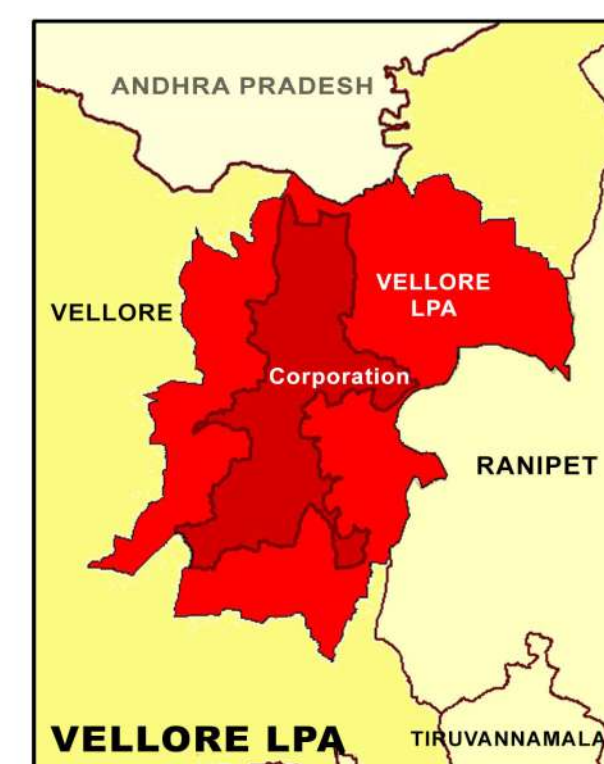

PROPOSED LANDUSE MAP FOR VELLORE - SENBAKKAM

LEGEND	
	LPA Boundary
	Villages Boundary
	Ward Boundary
	Block Boundary
	National Highway
	State Highway
	Major City Road
	Railways
	Residential
	Commercial
	Institutional
	Agriculture
	Forest
	Hill
	Open Space Recreational
	Transportation
	Proposed Residential
	Proposed Commercial
	Proposed Institutional
	Proposed Industrial
	Proposed Open Space Recreational
	Proposed Transportation

GIS BASED MAFTER PLAN FOR VELLORE LPA - 2041

DTCP
DIRECTORATE OF TOWN & COUNTRY PLANNING - TAMIL NADU