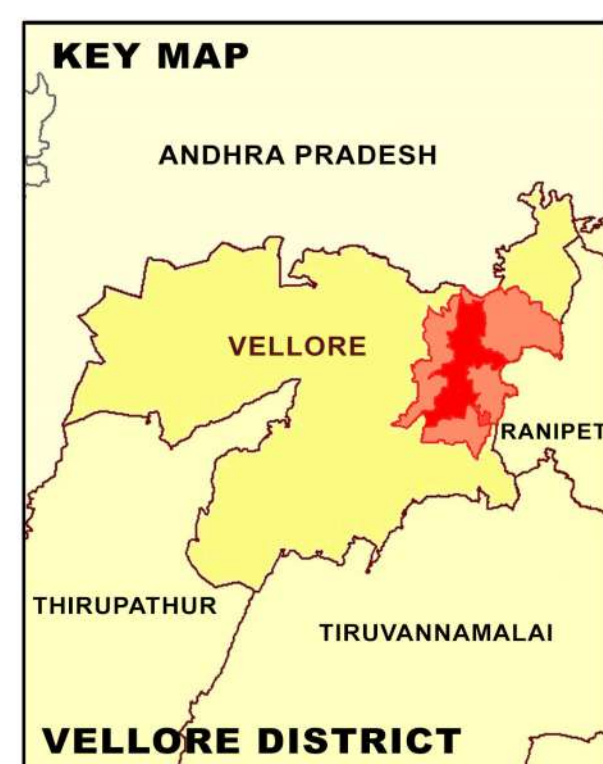

PROPOSED LANDUSE MAP FOR VELLORE - SENBAKKAM

LEGEND	
	LPA Boundary
	Villages Boundary
	Ward Boundary
	Block Boundary
	National Highway
	State Highway
	Major City Road
	Railways
	Residential
	Commercial
	Institutional
	Agriculture
	Forest
	Hill
	Open Space Recreational
	Transportation
	Proposed Residential
	Proposed Commercial
	Proposed Institutional
	Proposed Industrial
	Proposed Open Space Recreational
	Proposed Transportation

GIS BASED MAFTER PLAN FOR VELLORE LPA - 2041

DTCP
DIRECTORATE OF TOWN & COUNTRY PLANNING - TAMIL NADU