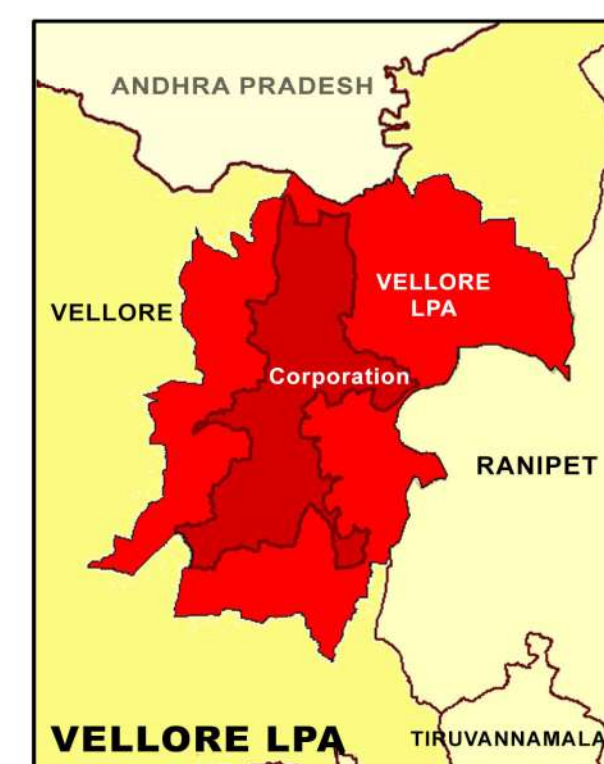

Towards Bramapuram  
Katpadi

Arumparuthi  
Towards Tiruvalam

**PROPOSED LANDUSE MAP FOR VELLORE - SEVUR**

LEGEND	
	LPA Boundary
	Villages Boundary
	Ward Boundary
	Block Boundary
	National Highway
	State Highway
	Major City Road
	Railways
	Residential
	Commercial
	Institutional
	Agriculture
	Forest
	Hill
	Open Space Recreational
	Transportation
	Proposed Residential
	Proposed Commercial
	Proposed Institutional
	Proposed Industrial
	Proposed Open Space Recreational
	Proposed Transportation

**GIS BASED MAFTER PLAN FOR VELLORE LPA - 2041**

**DTCP**  
DIRECTORATE OF TOWN & COUNTRY PLANNING - TAMIL NADU