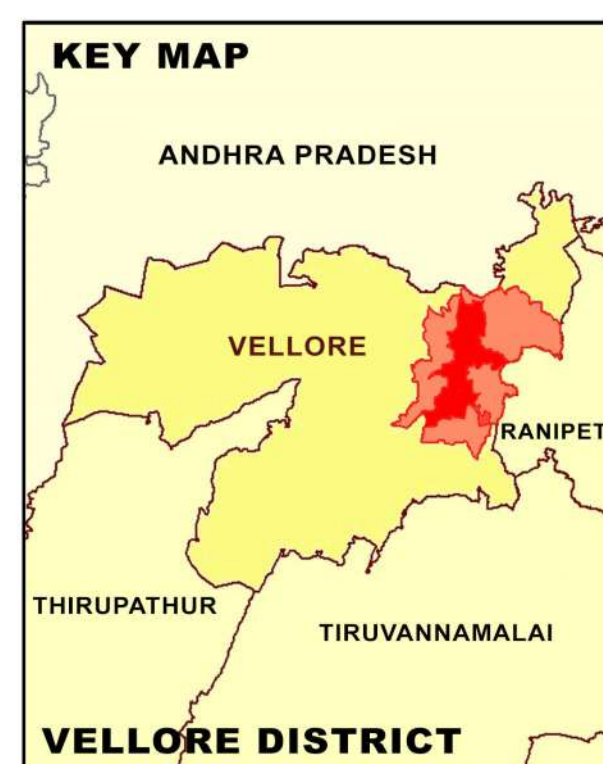

Towards Bramapuram  
Katpadi

Arumparuthi  
Towards Tiruvalam

**PROPOSED LANDUSE MAP FOR VELLORE - SEVUR**

LEGEND	
	LPA Boundary
	Villages Boundary
	Ward Boundary
	Block Boundary
	National Highway
	State Highway
	Major City Road
	Railways
	Residential
	Commercial
	Institutional
	Agriculture
	Forest
	Hill
	Open Space Recreational
	Transportation
	Proposed Residential
	Proposed Commercial
	Proposed Institutional
	Proposed Industrial
	Proposed Open Space Recreational
	Proposed Transportation

**GIS BASED MAFTER PLAN FOR VELLORE LPA - 2041**

**DTCP**  
DIRECTORATE OF TOWN & COUNTRY PLANNING - TAMIL NADU