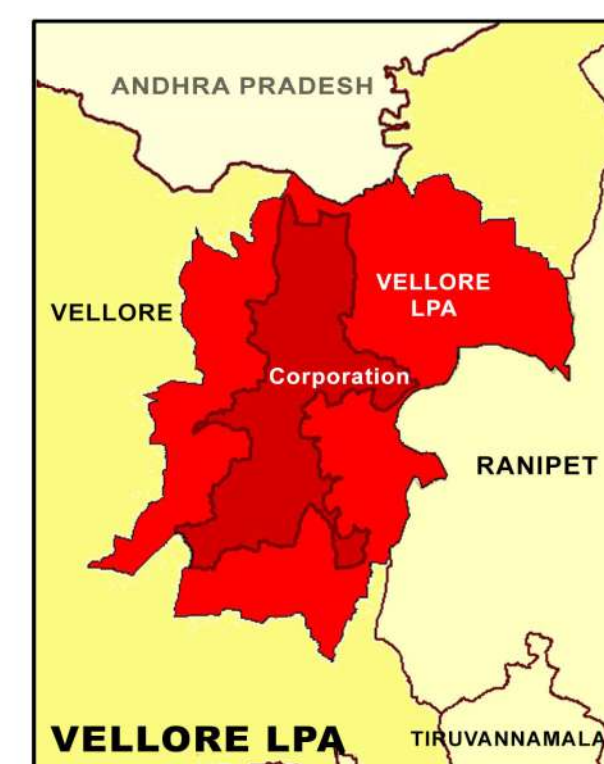

PROPOSED LANDUSE MAP FOR VELLORE - SERKADU

LEGEND	
	LPA Boundary
	Villages Boundary
	Ward Boundary
	Block Boundary
	National Highway
	State Highway
	Major City Road
	Railways
	Residential
	Commercial
	Institutional
	Agriculture
	Forest
	Hill
	Open Space Recreational
	Transportation
	Proposed Residential
	Proposed Commercial
	Proposed Institutional
	Proposed Industrial
	Proposed Open Space Recreational
	Proposed Transportation