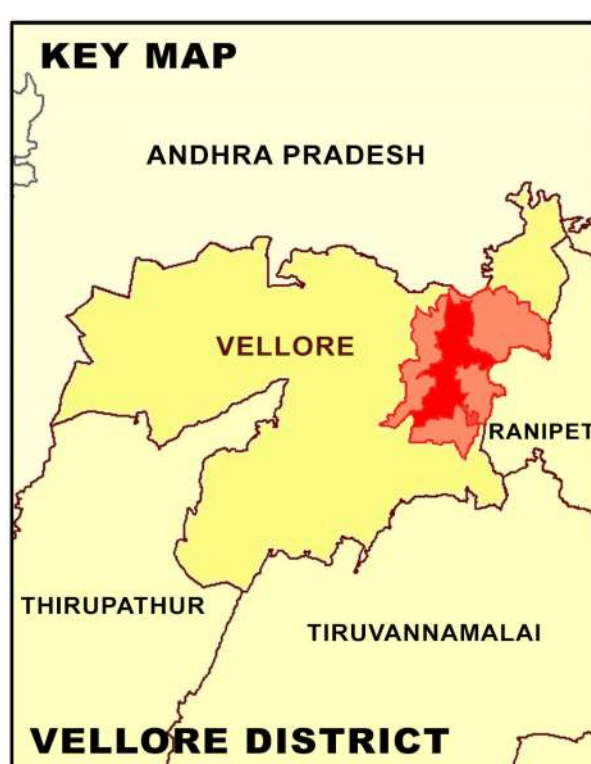

PROPOSED LANDUSE MAP FOR VELLORE - SERKADU

LEGEND	
	LPA Boundary
	Villages Boundary
	Ward Boundary
	Block Boundary
	National Highway
	State Highway
	Major City Road
	Railways
	Residential
	Commercial
	Institutional
	Agriculture
	Forest
	Hill
	Open Space Recreational
	Transportation
	Proposed Residential
	Proposed Commercial
	Proposed Institutional
	Proposed Industrial
	Proposed Open Space Recreational
	Proposed Transportation