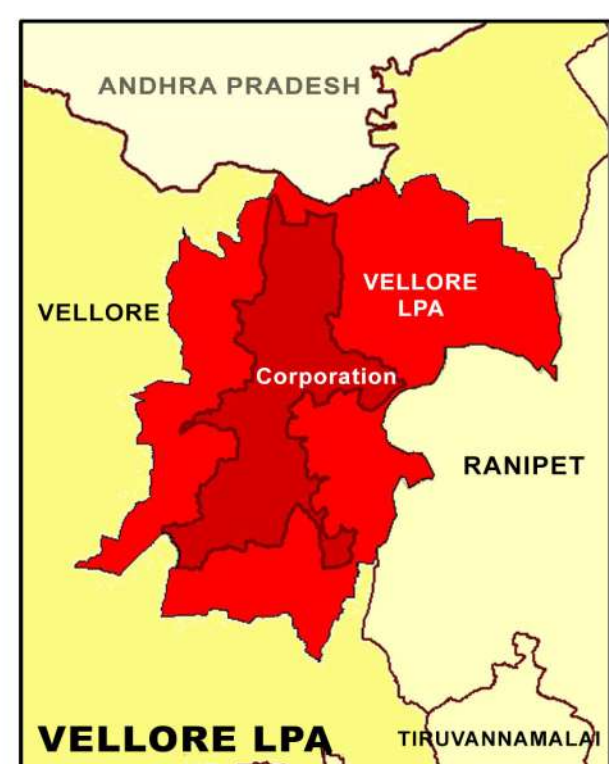

PROPOSED LANDUSE MAP FOR VELLORE - SEMBEDU

LEGEND

- LPA Boundary
- Villages Boundary
- Ward Boundary
- Block Boundary
- National Highway
- State Highway
- Major City Road
- Railways
- Residential
- Commercial
- Institutional
- Industrial
- Agriculture
- Forest
- Hill
- Open Space Recreational
- Transportation
- Proposed Residential
- Proposed Commercial
- Proposed Institutional
- Proposed Industrial
- Proposed Open Space Recreational
- Proposed Transportation

GIS BASED MAFTER PLAN FOR VELLORE LPA - 2041

DTCP
DIRECTORATE OF TOWN & COUNTRY PLANNING - TAMIL NADU