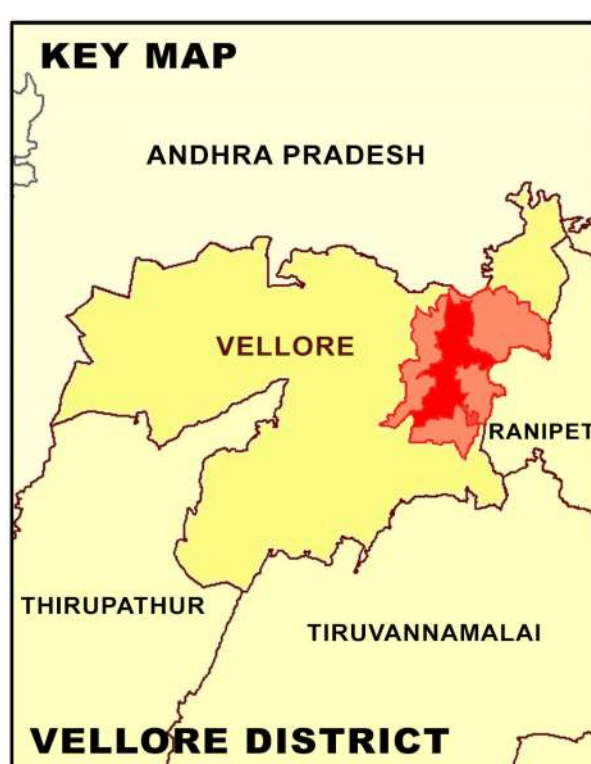

PROPOSED LANDUSE MAP FOR VELLORE - SEMBEDU

LEGEND

- LPA Boundary
- Villages Boundary
- Ward Boundary
- Block Boundary
- National Highway
- State Highway
- Major City Road
- Railways
- Residential
- Commercial
- Institutional
- Industrial
- Agriculture
- Forest
- Hill
- Open Space Recreational
- Transportation
- Proposed Residential
- Proposed Commercial
- Proposed Institutional
- Proposed Industrial
- Proposed Open Space Recreational
- Proposed Transportation

GIS BASED MAFTER PLAN FOR VELLORE LPA - 2041

DTCP
DIRECTORATE OF TOWN & COUNTRY PLANNING - TAMIL NADU