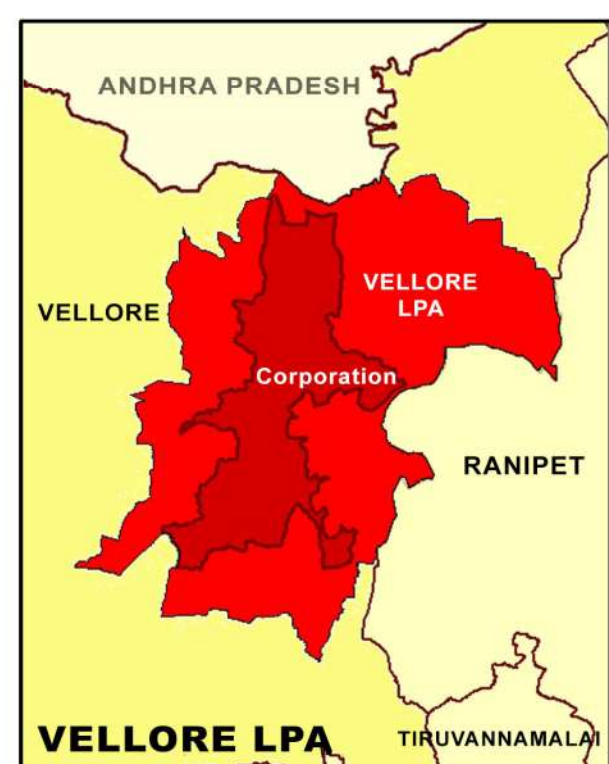

PROPOSED LANDUSE MAP FOR VELLORE - SEKKANUR

LEGEND	
	LPA Boundary
	Villages Boundary
	Ward Boundary
	Block Boundary
	National Highway
	State Highway
	Major City Road
	Railways
	Residential
	Commercial
	Institutional
	Agriculture
	Forest
	Hill
	Open Space Recreational
	Transportation
	Proposed Residential
	Proposed Commercial
	Proposed Institutional
	Proposed Industrial
	Proposed Open Space Recreational
	Proposed Transportation

0 0.05 0.1 0.2 0.3 Km

PROJECTION : UTM
 DATUM : WGS 1984
 SPHEROID : WGS 1984
 ZONE : 44N

Scale: 1:3,275

DTCP

GIS BASED MAFTER PLAN FOR VELLORE LPA - 2041

DIRECTORATE OF TOWN & COUNTRY PLANNING - TAMIL NADU