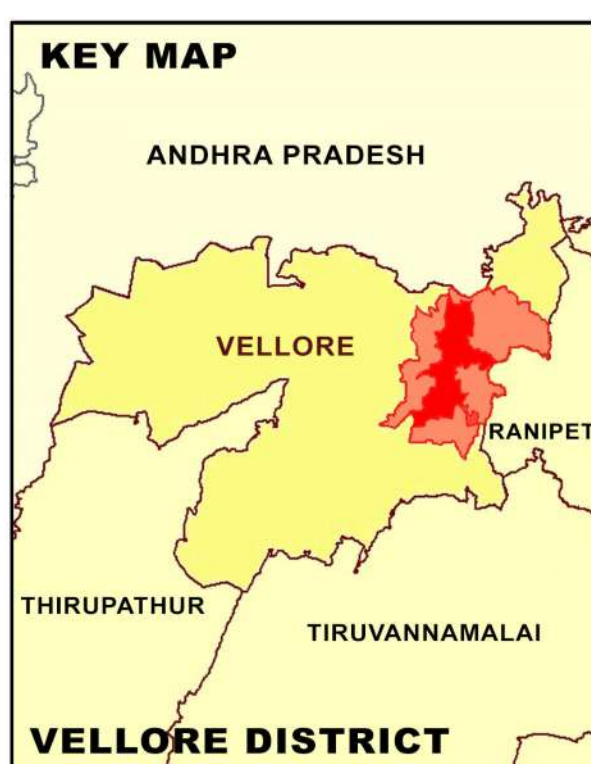

PROPOSED LANDUSE MAP FOR VELLORE - SEKKANUR

LEGEND	
	LPA Boundary
	Villages Boundary
	Ward Boundary
	Block Boundary
	National Highway
	State Highway
	Major City Road
	Railways
	Residential
	Commercial
	Institutional
	Agriculture
	Forest
	Hill
	Open Space Recreational
	Transportation
	Proposed Residential
	Proposed Commercial
	Proposed Institutional
	Proposed Industrial
	Proposed Open Space Recreational
	Proposed Transportation

0 0.05 0.1 0.2 0.3 Km

PROJECTION : UTM
 DATUM : WGS 1984
 SPHEROID : WGS 1984
 ZONE : 44N

Scale: 1:3,275

DTCP

GIS BASED MAFTER PLAN FOR VELLORE LPA - 2041

DIRECTORATE OF TOWN & COUNTRY PLANNING - TAMIL NADU