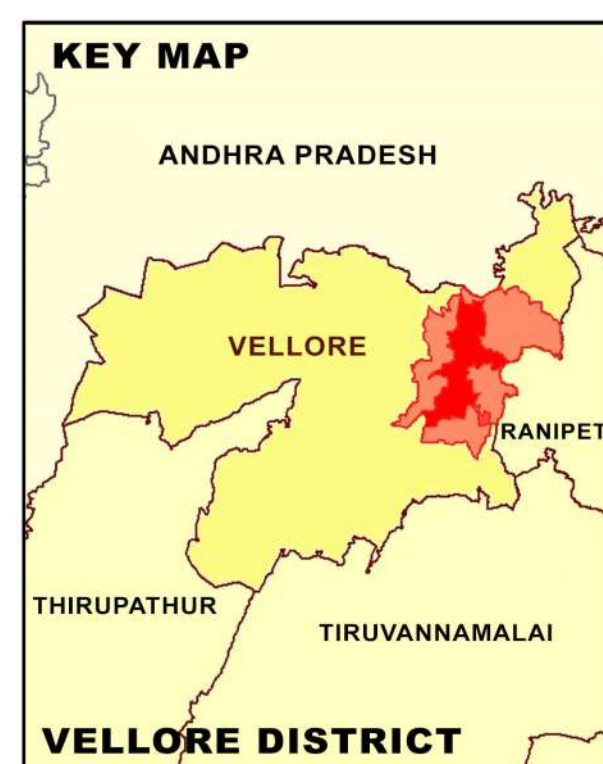

**PROPOSED LANDUSE MAP FOR VELLORE - SATHUMADURAI**

LEGEND	
	LPA Boundary
	Villages Boundary
	Ward Boundary
	Block Boundary
	National Highway
	State Highway
	Major City Road
	Railways
	Residential
	Commercial
	Institutional
	Agriculture
	Forest
	Hill
	Open Space Recreational
	Transportation
	Proposed Residential
	Proposed Commercial
	Proposed Institutional
	Proposed Open Space Recreational
	Proposed Transportation

**GIS BASED MAFTER PLAN FOR VELLORE LPA - 2041**

**DTCP**  
DIRECTORATE OF TOWN & COUNTRY PLANNING - TAMIL NADU