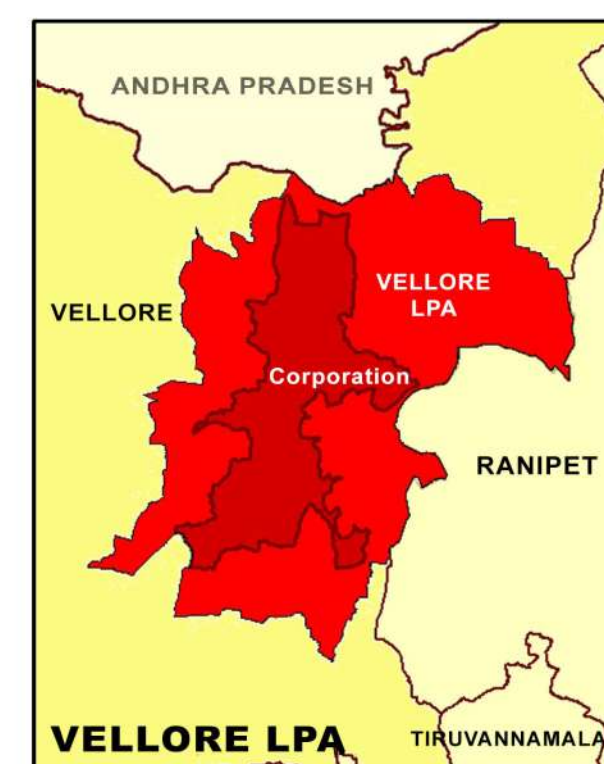

**PROPOSED LANDUSE MAP FOR VELLORE - SATHUMADURAI**

LEGEND	
	LPA Boundary
	Villages Boundary
	Ward Boundary
	Block Boundary
	National Highway
	State Highway
	Major City Road
	Railways
	Residential
	Commercial
	Institutional
	Agriculture
	Forest
	Hill
	Open Space Recreational
	Transportation
	Proposed Residential
	Proposed Commercial
	Proposed Institutional
	Proposed Open Space Recreational
	Proposed Transportation

**GIS BASED MAFTER PLAN FOR VELLORE LPA - 2041**

**DTCP**  
DIRECTORATE OF TOWN & COUNTRY PLANNING - TAMIL NADU