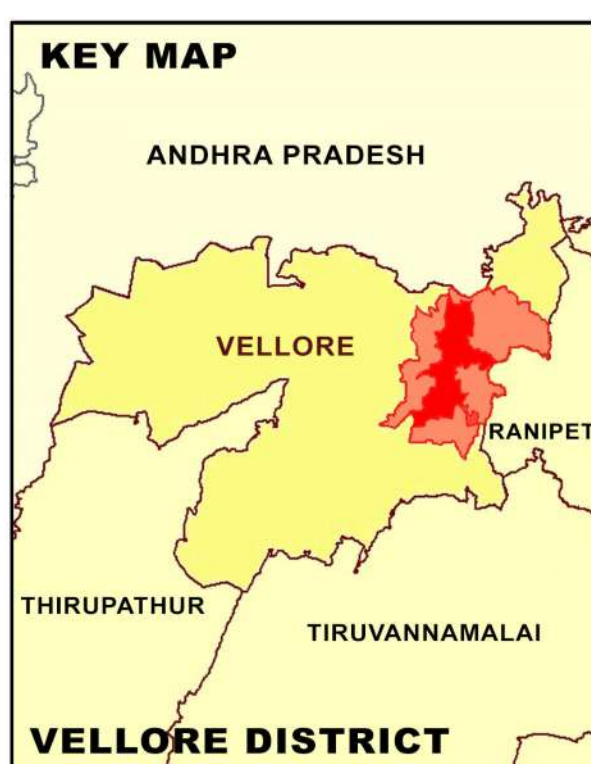

PROPOSED LANDUSE MAP FOR VELLORE - SAMPANGINALLORE

LEGEND					
	LPA Boundary		Residential		Transportation
	Villages Boundary		Commercial		Proposed Residential
	Ward Boundary		Institutional		Proposed Commercial
	Block Boundary		Industrial		Proposed Institutional
	National Highway		Agriculture		Proposed Industrial
	State Highway		Forest		Proposed Open Space Recreational
	Major City Road		Hill		Proposed Transportation
	Railways		Open Space Recreational		

GIS BASED MAFTER PLAN FOR VELLORE LPA - 2041

DTCP
 DIRECTORATE OF TOWN &
 COUNTRY PLANNING - TAMIL NADU