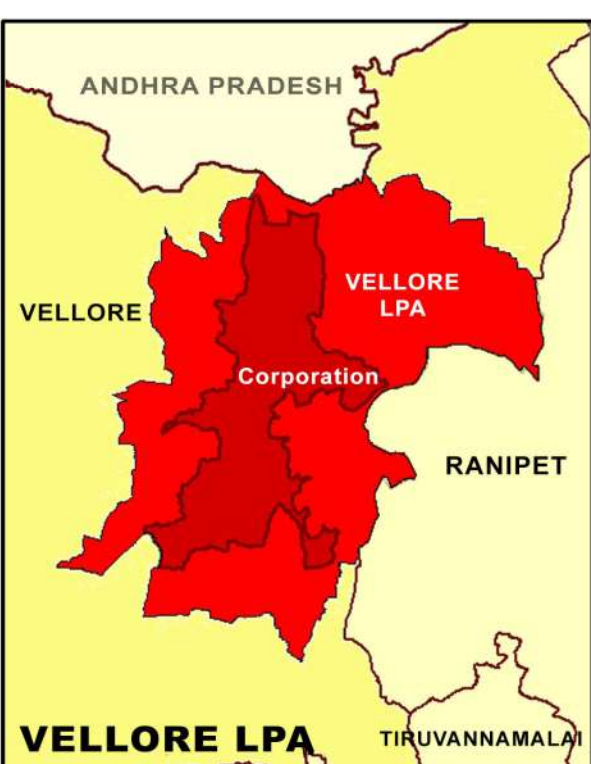

PROPOSED LANDUSE MAP FOR VELLORE - SAMPANGINALLORE

LEGEND					
	LPA Boundary		Residential		Transportation
	Villages Boundary		Commercial		Proposed Residential
	Ward Boundary		Institutional		Proposed Commercial
	Block Boundary		Industrial		Proposed Institutional
	National Highway		Agriculture		Proposed Industrial
	State Highway		Forest		Proposed Open Space Recreational
	Major City Road		Hill		Proposed Transportation
	Railways		Open Space Recreational		

GIS BASED MAFTER PLAN FOR VELLORE LPA - 2041

DTCP
 DIRECTORATE OF TOWN &
 COUNTRY PLANNING - TAMIL NADU