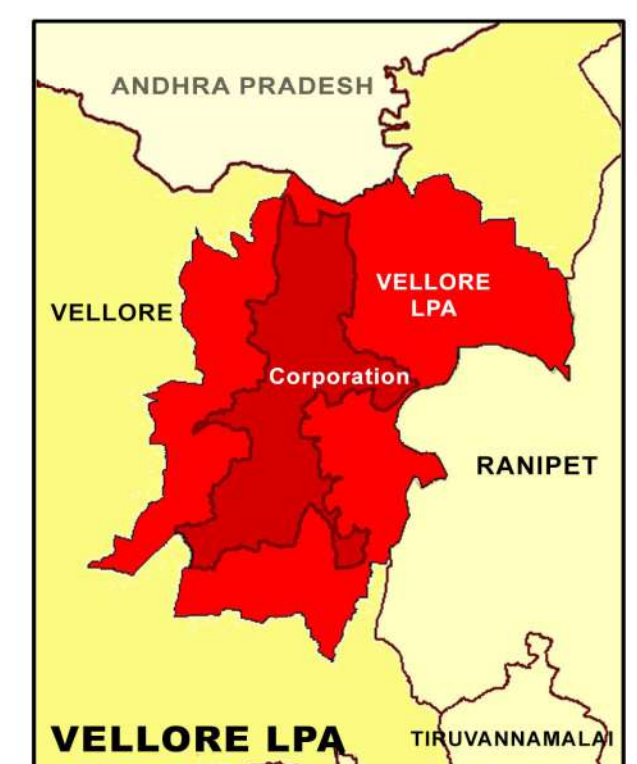

**PROPOSED LANDUSE MAP FOR VELLORE - PUTHUR**

LEGEND	
	LPA Boundary
	Villages Boundary
	Ward Boundary
	Block Boundary
	National Highway
	State Highway
	Major City Road
	Railways
	Residential
	Commercial
	Institutional
	Agriculture
	Forest
	Hill
	Open Space Recreational
	Transportation
	Proposed Residential
	Proposed Commercial
	Proposed Institutional
	Proposed Open Space Recreational
	Proposed Transportation