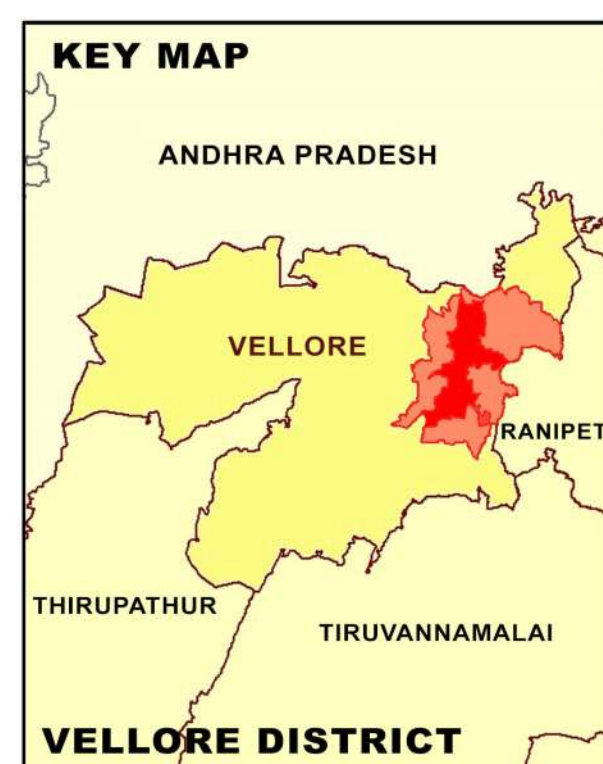

**PROPOSED LANDUSE MAP FOR VELLORE - PUTHUR**

LEGEND	
	LPA Boundary
	Villages Boundary
	Ward Boundary
	Block Boundary
	National Highway
	State Highway
	Major City Road
	Railways
	Residential
	Commercial
	Institutional
	Agriculture
	Forest
	Hill
	Open Space Recreational
	Transportation
	Proposed Residential
	Proposed Commercial
	Proposed Institutional
	Proposed Open Space Recreational
	Proposed Transportation