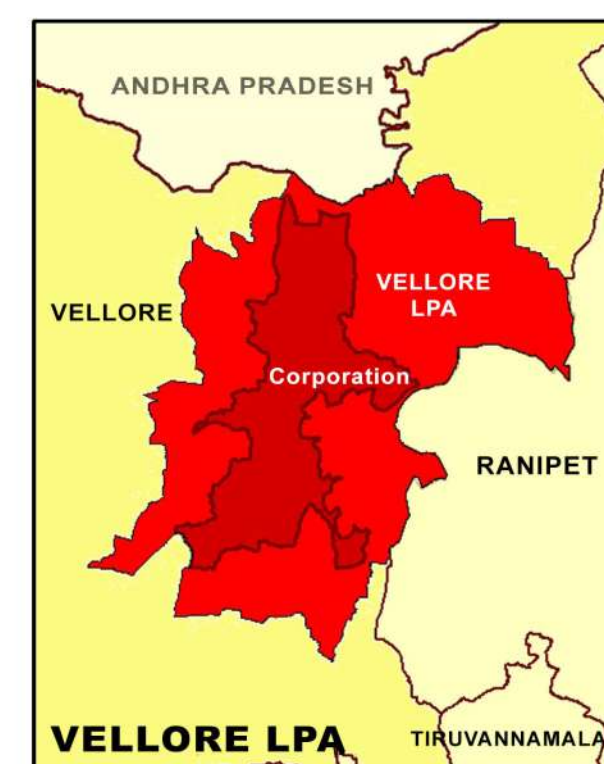

**PROPOSED LANDUSE MAP FOR VELLORE - PERUMUGAI**

LEGEND					
	LPA Boundary		Residential		Transportation
	Villages Boundary		Commercial		Proposed Residential
	Ward Boundary		Institutional		Proposed Commercial
	Block Boundary		Industrial		Proposed Institutional
	National Highway		Agriculture		Proposed Industrial
	State Highway		Forest		Proposed Open Space Recreational
	Major City Road		Hill		Proposed Transportation
	Railways		Open Space Recreational		

**GIS BASED MAFTER PLAN FOR VELLORE LPA - 2041**

**DTCP**  
DIRECTORATE OF TOWN & COUNTRY PLANNING - TAMIL NADU