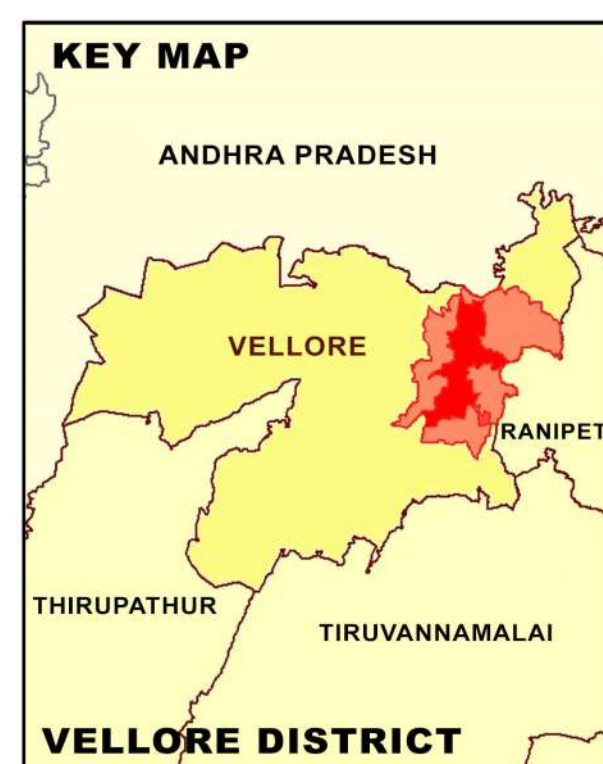

**PROPOSED LANDUSE MAP FOR VELLORE - PERUMUGAI**

LEGEND					
	LPA Boundary		Residential		Transportation
	Villages Boundary		Commercial		Proposed Residential
	Ward Boundary		Institutional		Proposed Commercial
	Block Boundary		Industrial		Proposed Institutional
	National Highway		Agriculture		Proposed Industrial
	State Highway		Forest		Proposed Open Space Recreational
	Major City Road		Hill		Proposed Transportation
	Railways		Open Space Recreational		

**GIS BASED MAFTER PLAN FOR VELLORE LPA - 2041**

**DTCP**  
DIRECTORATE OF TOWN & COUNTRY PLANNING - TAMIL NADU