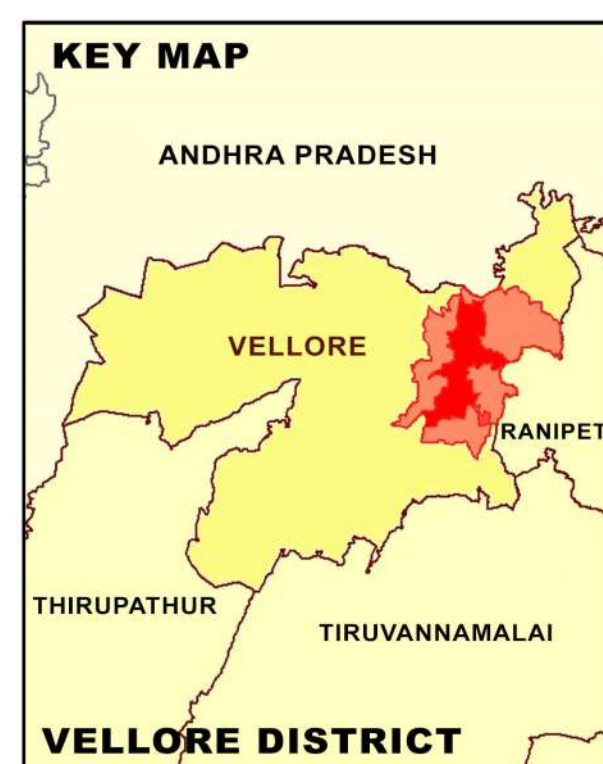

**PROPOSED LANDUSE MAP FOR VELLORE - PENNATHUR**

LEGEND	
	LPA Boundary
	Villages Boundary
	Ward Boundary
	Block Boundary
	National Highway
	State Highway
	Major City Road
	Railways
	Residential
	Commercial
	Institutional
	Industrial
	Agriculture
	Forest
	Hill
	Open Space Recreational
	Transportation
	Proposed Residential
	Proposed Commercial
	Proposed Institutional
	Proposed Industrial
	Proposed Open Space Recreational
	Proposed Transportation

**GIS BASED MAFTER PLAN FOR VELLORE LPA - 2041**

**DTCP**  
 DIRECTORATE OF TOWN &  
 COUNTRY PLANNING - TAMIL NADU