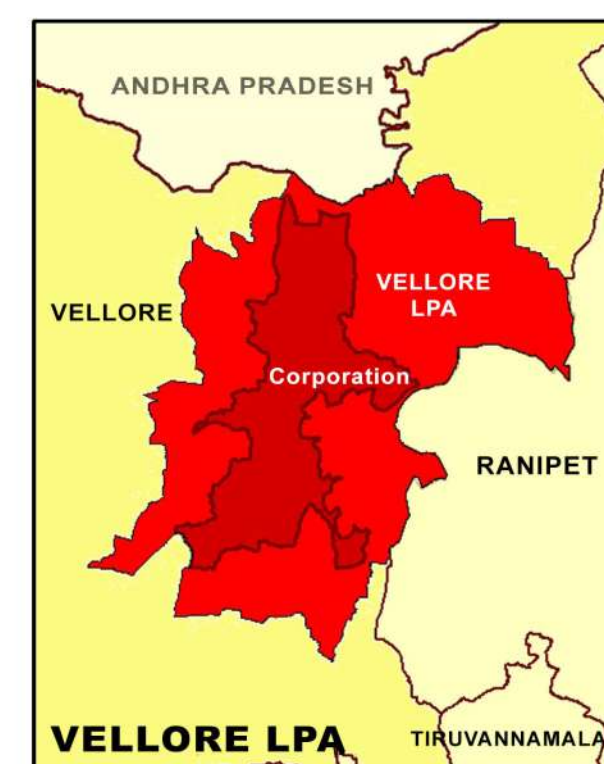

**PROPOSED LANDUSE MAP FOR VELLORE - PENNATHUR**

LEGEND	
	LPA Boundary
	Villages Boundary
	Ward Boundary
	Block Boundary
	National Highway
	State Highway
	Major City Road
	Railways
	Residential
	Commercial
	Institutional
	Industrial
	Agriculture
	Forest
	Hill
	Open Space Recreational
	Transportation
	Proposed Residential
	Proposed Commercial
	Proposed Institutional
	Proposed Industrial
	Proposed Open Space Recreational
	Proposed Transportation

**GIS BASED MAFTER PLAN FOR VELLORE LPA - 2041**

**DTCP**  
 DIRECTORATE OF TOWN &  
 COUNTRY PLANNING - TAMIL NADU