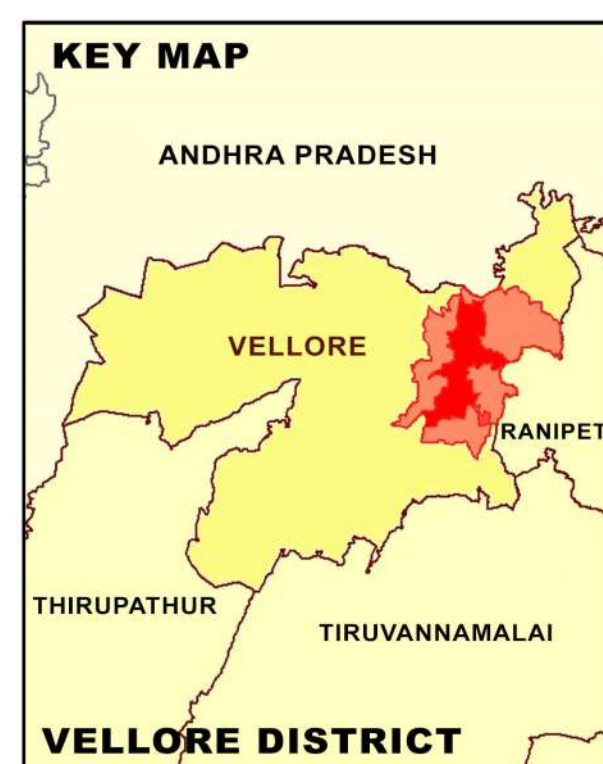

PROPOSED LANDUSE MAP FOR VELLORE - PALAVANSATTU

LEGEND	
	LPA Boundary
	Villages Boundary
	Ward Boundary
	Block Boundary
	National Highway
	State Highway
	Major City Road
	Railways
	Residential
	Commercial
	Institutional
	Agriculture
	Forest
	Hill
	Open Space Recreational
	Transportation
	Proposed Residential
	Proposed Commercial
	Proposed Institutional
	Proposed Open Space Recreational
	Proposed Transportation

GIS BASED MAFTER PLAN FOR VELLORE LPA - 2041

DTCP
 DIRECTORATE OF TOWN &
 COUNTRY PLANNING - TAMIL NADU