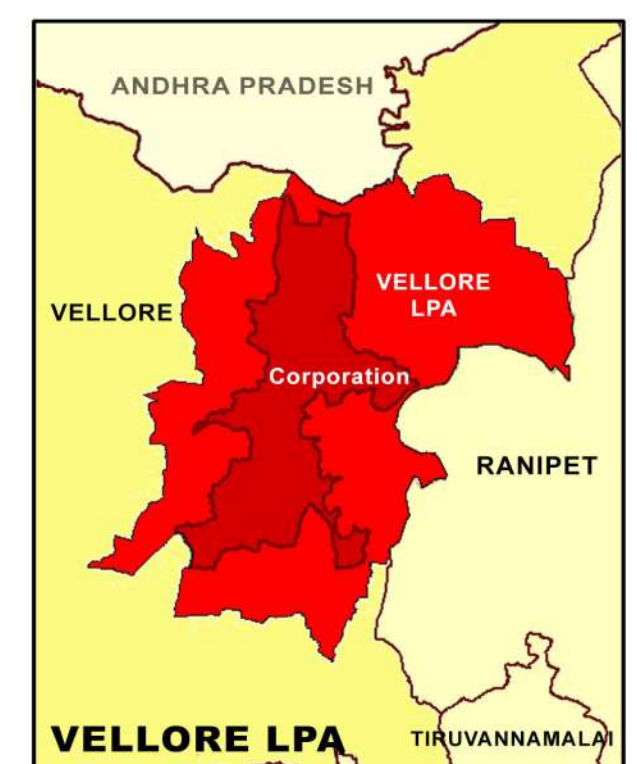

PROPOSED LANDUSE MAP FOR VELLORE - PALAVANSATTU

LEGEND	
	LPA Boundary
	Villages Boundary
	Ward Boundary
	Block Boundary
	National Highway
	State Highway
	Major City Road
	Railways
	Residential
	Commercial
	Institutional
	Agriculture
	Forest
	Hill
	Open Space Recreational
	Transportation
	Proposed Residential
	Proposed Commercial
	Proposed Institutional
	Proposed Open Space Recreational
	Proposed Transportation

GIS BASED MAFTER PLAN FOR VELLORE LPA - 2041

DTCP
 DIRECTORATE OF TOWN &
 COUNTRY PLANNING - TAMIL NADU