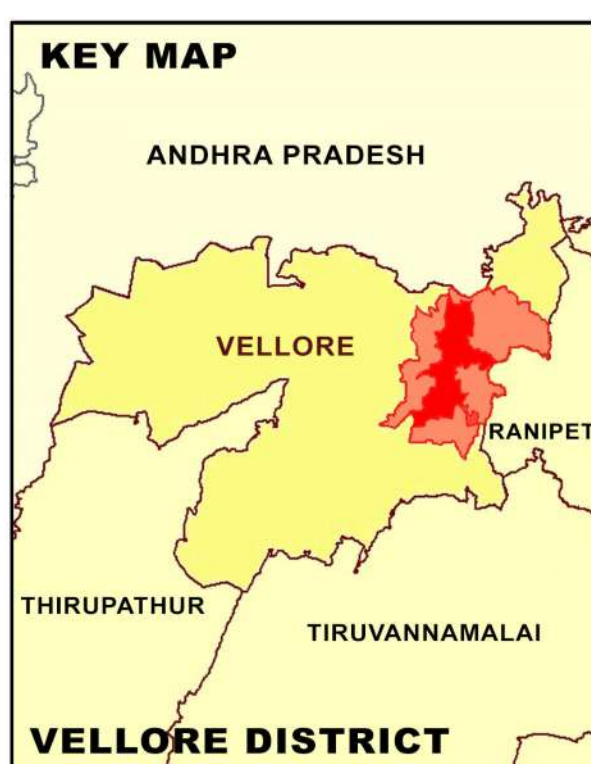

PROPOSED LANDUSE MAP FOR VELLORE - ODDANTHANGAL

LEGEND	
	LPA Boundary
	Villages Boundary
	Ward Boundary
	Block Boundary
	National Highway
	State Highway
	Major City Road
	Railways
	Residential
	Commercial
	Institutional
	Industrial
	Agriculture
	Forest
	Hill
	Open Space Recreational
	Transportation
	Proposed Residential
	Proposed Commercial
	Proposed Institutional
	Proposed Industrial
	Proposed Open Space Recreational
	Proposed Transportation

GIS BASED MAFTER PLAN FOR VELLORE LPA - 2041

DTCP
 DIRECTORATE OF TOWN & COUNTRY PLANNING - TAMIL NADU