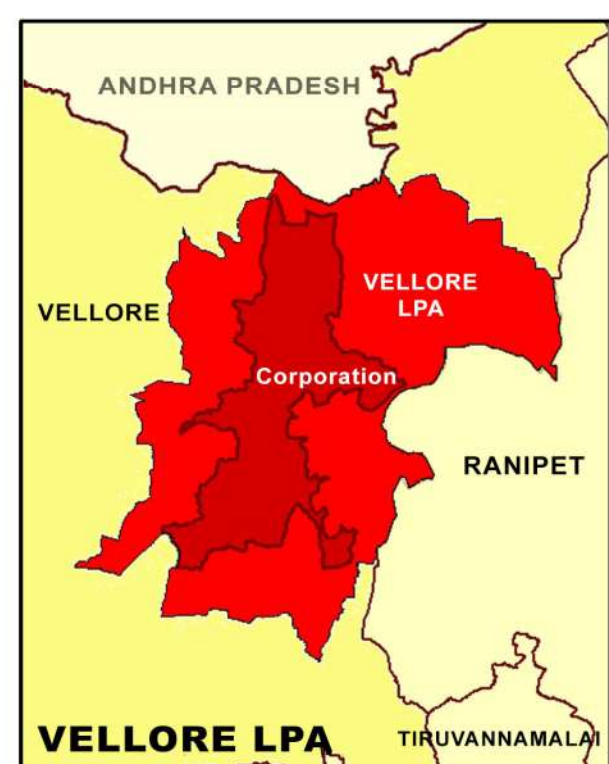

PROPOSED LANDUSE MAP FOR VELLORE - ODDANTHANGAL

LEGEND	
	LPA Boundary
	Villages Boundary
	Ward Boundary
	Block Boundary
	National Highway
	State Highway
	Major City Road
	Railways
	Residential
	Commercial
	Institutional
	Industrial
	Agriculture
	Forest
	Hill
	Open Space Recreational
	Transportation
	Proposed Residential
	Proposed Commercial
	Proposed Institutional
	Proposed Industrial
	Proposed Open Space Recreational
	Proposed Transportation

GIS BASED MAFTER PLAN FOR VELLORE LPA - 2041

DTCP
 DIRECTORATE OF TOWN & COUNTRY PLANNING - TAMIL NADU