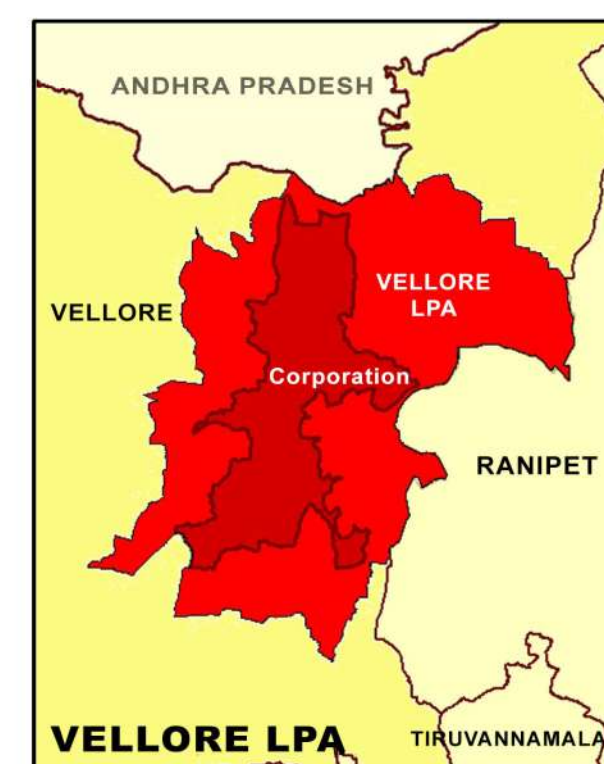

**PROPOSED LANDUSE MAP FOR VELLORE - MURUKKERI**

LEGEND					
	LPA Boundary		Residential		Transportation
	Villages Boundary		Commercial		Proposed Residential
	Ward Boundary		Institutional		Proposed Commercial
	Block Boundary		Industrial		Proposed Institutional
	National Highway		Agriculture		Proposed Industrial
	State Highway		Forest		Proposed Open Space Recreational
	Major City Road		Hill		Proposed Transportation
	Railways		Open Space Recreational		

**GIS BASED MAFTER PLAN FOR VELLORE LPA - 2041**

**DTCP**  
 DIRECTORATE OF TOWN & COUNTRY PLANNING - TAMIL NADU