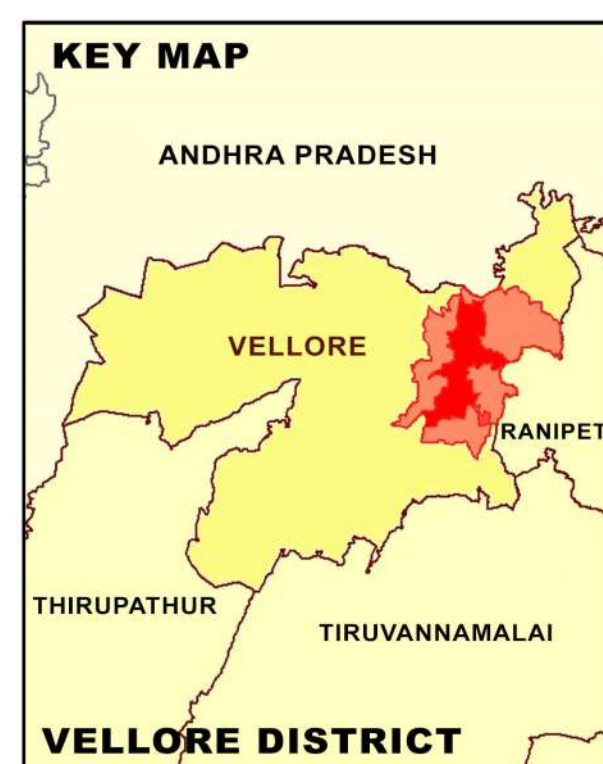

**PROPOSED LANDUSE MAP FOR VELLORE - MURUKKERI**

LEGEND					
	LPA Boundary		Residential		Transportation
	Villages Boundary		Commercial		Proposed Residential
	Ward Boundary		Institutional		Proposed Commercial
	Block Boundary		Industrial		Proposed Institutional
	National Highway		Agriculture		Proposed Industrial
	State Highway		Forest		Proposed Open Space Recreational
	Major City Road		Hill		Proposed Transportation
	Railways		Open Space Recreational		

**GIS BASED MAFTER PLAN FOR VELLORE LPA - 2041**

**DTCP**  
 DIRECTORATE OF TOWN & COUNTRY PLANNING - TAMIL NADU