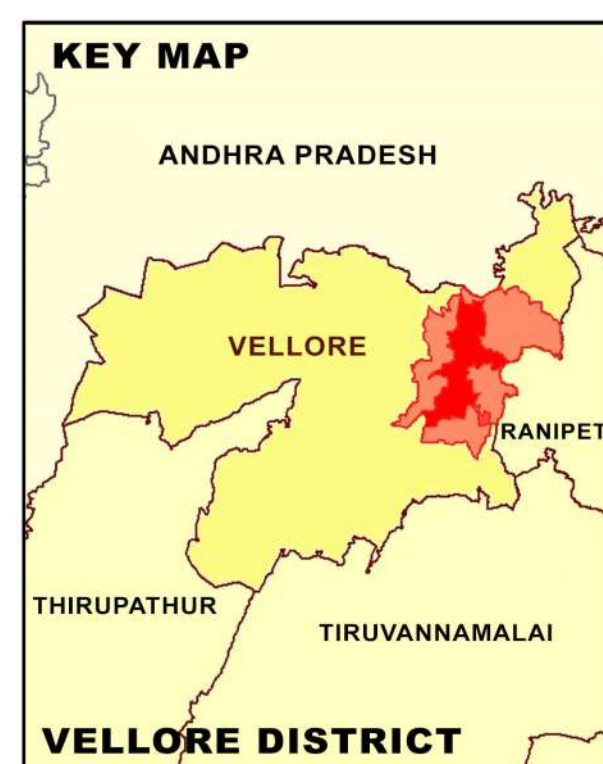

PROPOSED LANDUSE MAP FOR VELLORE - MUNJURPATTU

LEGEND	
	LPA Boundary
	Villages Boundary
	Ward Boundary
	Block Boundary
	National Highway
	State Highway
	Major City Road
	Railways
	Residential
	Commercial
	Institutional
	Agriculture
	Forest
	Hill
	Open Space Recreational
	Transportation
	Proposed Residential
	Proposed Commercial
	Proposed Institutional
	Proposed Open Space Recreational
	Proposed Transportation

GIS BASED MAFTER PLAN FOR VELLORE LPA - 2041

DTCP
 DIRECTORATE OF TOWN & COUNTRY PLANNING - TAMIL NADU