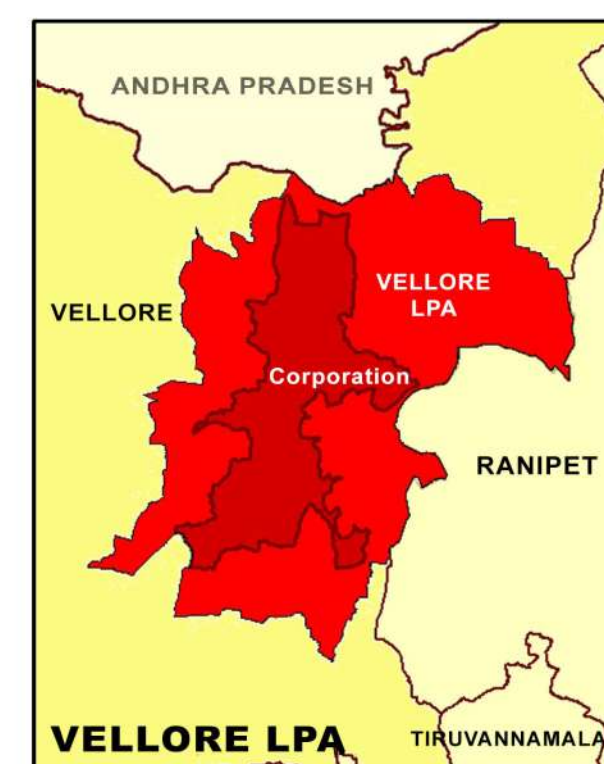

PROPOSED LANDUSE MAP FOR VELLORE - MUNJURPATTU

LEGEND	
	LPA Boundary
	Villages Boundary
	Ward Boundary
	Block Boundary
	National Highway
	State Highway
	Major City Road
	Railways
	Residential
	Commercial
	Institutional
	Agriculture
	Forest
	Hill
	Open Space Recreational
	Transportation
	Proposed Residential
	Proposed Commercial
	Proposed Institutional
	Proposed Open Space Recreational
	Proposed Transportation

GIS BASED MAFTER PLAN FOR VELLORE LPA - 2041

DTCP
 DIRECTORATE OF TOWN & COUNTRY PLANNING - TAMIL NADU