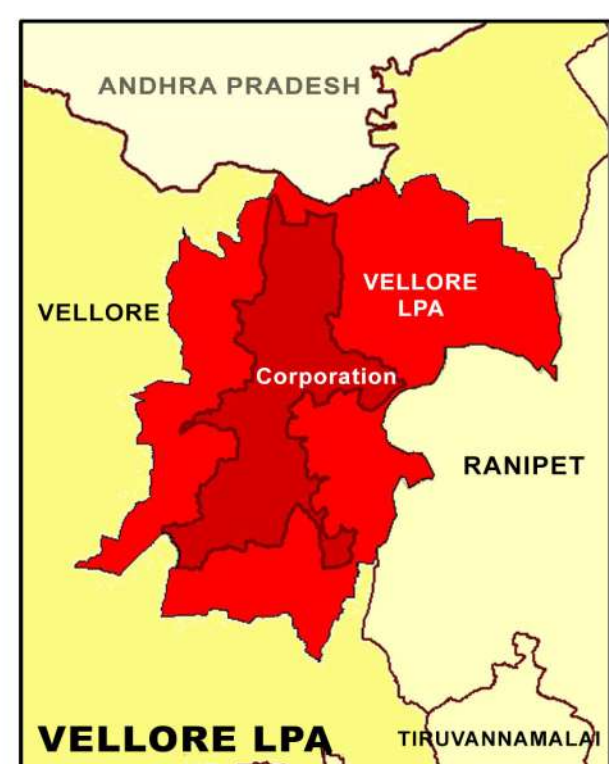

**PROPOSED LANDUSE MAP FOR VELLORE - MELMANAVUR**

LEGEND	
	LPA Boundary
	Villages Boundary
	Ward Boundary
	Block Boundary
	National Highway
	State Highway
	Major City Road
	Railways
	Residential
	Commercial
	Institutional
	Agriculture
	Forest
	Hill
	Open Space Recreational
	Transportation
	Proposed Residential
	Proposed Commercial
	Proposed Institutional
	Proposed Industrial
	Proposed Open Space Recreational
	Proposed Transportation

**GIS BASED MAFTER PLAN FOR VELLORE LPA - 2041**

**DTCP**  
 DIRECTORATE OF TOWN & COUNTRY PLANNING - TAMIL NADU