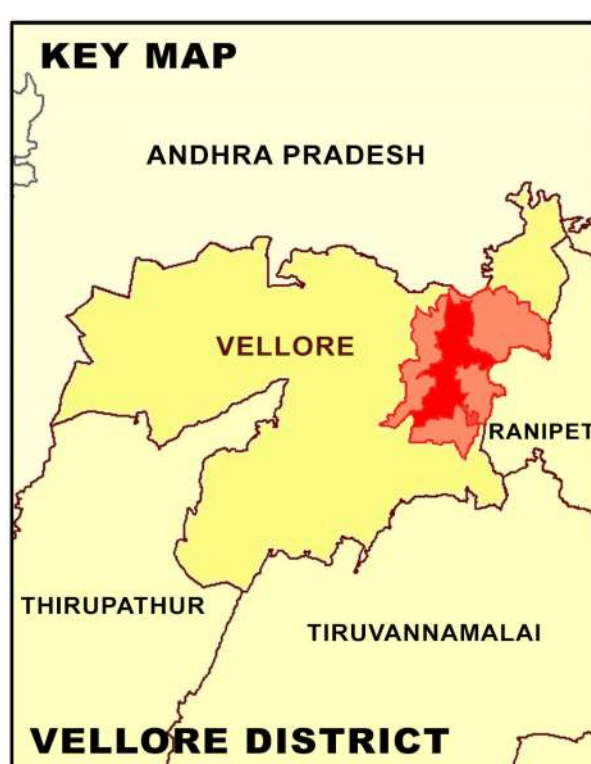

**PROPOSED LANDUSE MAP FOR VELLORE - MELMANAVUR**

LEGEND	
	LPA Boundary
	Villages Boundary
	Ward Boundary
	Block Boundary
	National Highway
	State Highway
	Major City Road
	Railways
	Residential
	Commercial
	Institutional
	Agriculture
	Forest
	Hill
	Open Space Recreational
	Transportation
	Proposed Residential
	Proposed Commercial
	Proposed Institutional
	Proposed Industrial
	Proposed Open Space Recreational
	Proposed Transportation

**GIS BASED MAFTER PLAN FOR VELLORE LPA - 2041**

**DTCP**  
 DIRECTORATE OF TOWN & COUNTRY PLANNING - TAMIL NADU