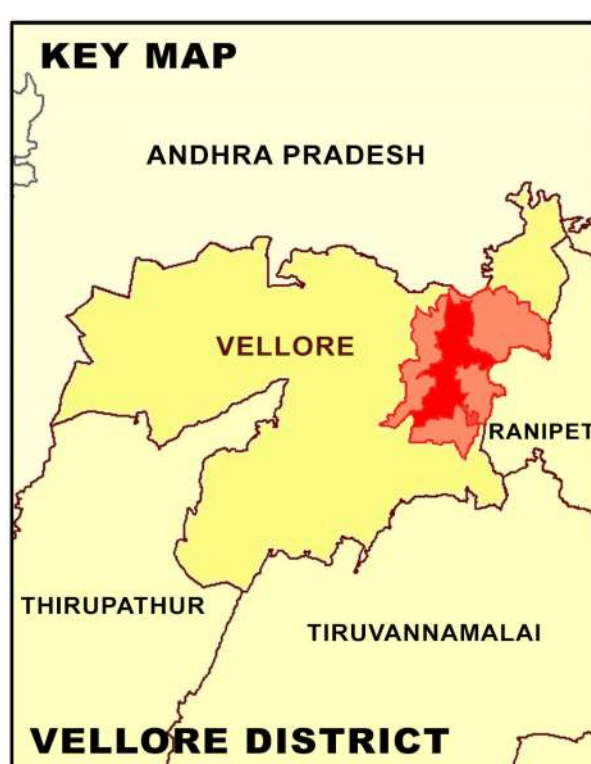

PROPOSED LANDUSE MAP FOR VELLORE - KUPPAM

LEGEND					
	LPA Boundary		Residential		Transportation
	Villages Boundary		Commercial		Proposed Residential
	Ward Boundary		Institutional		Proposed Commercial
	Block Boundary		Agriculture		Proposed Institutional
	National Highway		Forest		Proposed Industrial
	State Highway		Open Space Recreational		Proposed Open Space Recreational
	Major City Road		Hill		Proposed Transportation
	Railways				