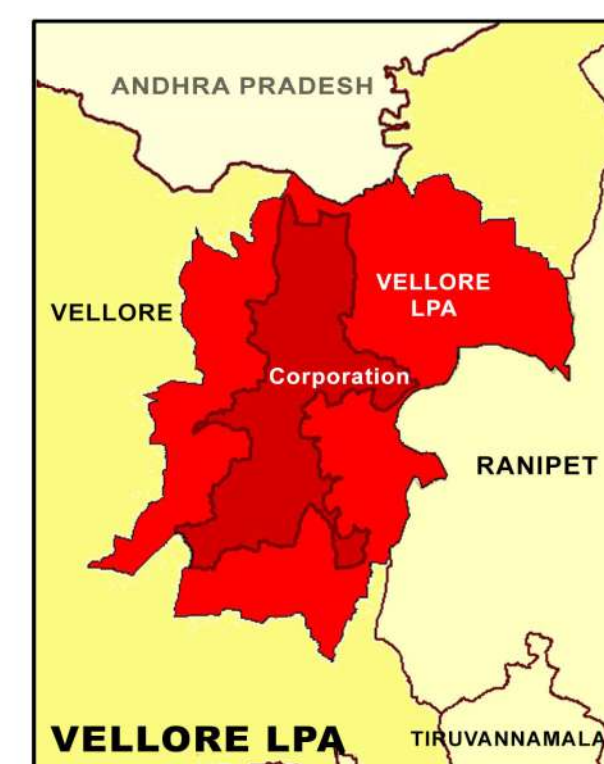

PROPOSED LANDUSE MAP FOR VELLORE - KUPPAM

LEGEND					
	LPA Boundary		Residential		Transportation
	Villages Boundary		Commercial		Proposed Residential
	Ward Boundary		Institutional		Proposed Commercial
	Block Boundary		Agriculture		Proposed Institutional
	National Highway		Forest		Proposed Industrial
	State Highway		Open Space Recreational		Proposed Open Space Recreational
	Major City Road		Hill		Proposed Transportation
	Railways				