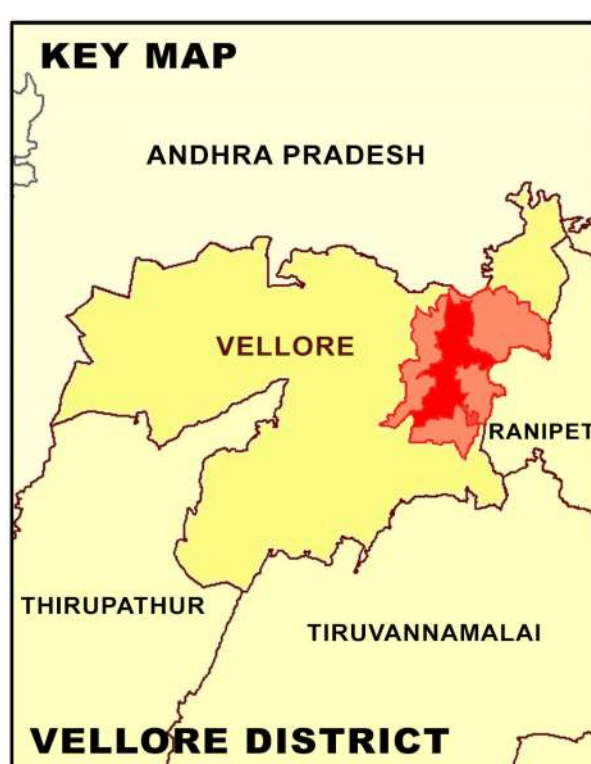

PROPOSED LANDUSE MAP FOR VELLORE - KONJANUR RESERVED FOREST

LEGEND	
	LPA Boundary
	Villages Boundary
	Ward Boundary
	Block Boundary
	National Highway
	State Highway
	Major City Road
	Railways
	Residential
	Commercial
	Institutional
	Industrial
	Agriculture
	Forest
	Hill
	Open Space Recreational
	Transportation
	Proposed Residential
	Proposed Commercial
	Proposed Institutional
	Proposed Industrial
	Proposed Open Space Recreational
	Proposed Transportation

GIS BASED MAFTER PLAN FOR VELLORE LPA - 2041

DTCP
DIRECTORATE OF TOWN & COUNTRY PLANNING - TAMIL NADU