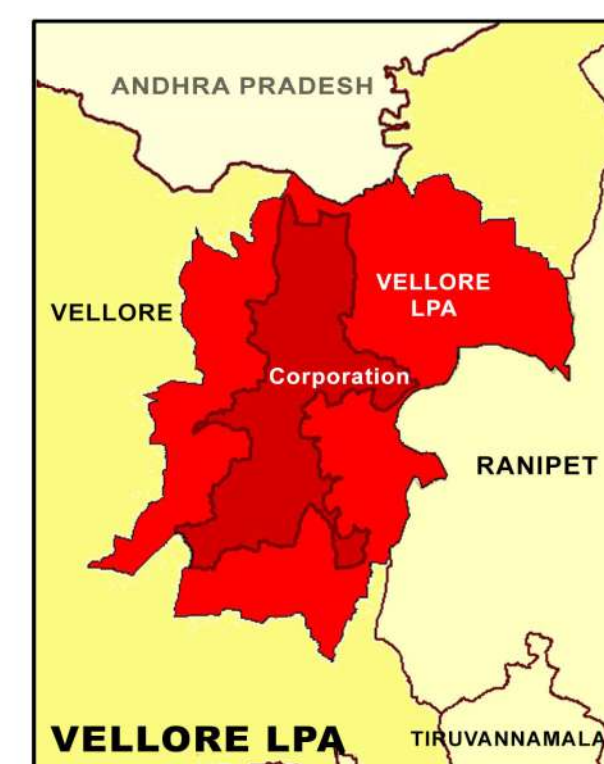

PROPOSED LANDUSE MAP FOR VELLORE - KONJANUR RESERVED FOREST

LEGEND	
	LPA Boundary
	Villages Boundary
	Ward Boundary
	Block Boundary
	National Highway
	State Highway
	Major City Road
	Railways
	Residential
	Commercial
	Institutional
	Industrial
	Agriculture
	Forest
	Hill
	Open Space Recreational
	Transportation
	Proposed Residential
	Proposed Commercial
	Proposed Institutional
	Proposed Industrial
	Proposed Open Space Recreational
	Proposed Transportation

GIS BASED MAFTER PLAN FOR VELLORE LPA - 2041

DTCP
DIRECTORATE OF TOWN & COUNTRY PLANNING - TAMIL NADU