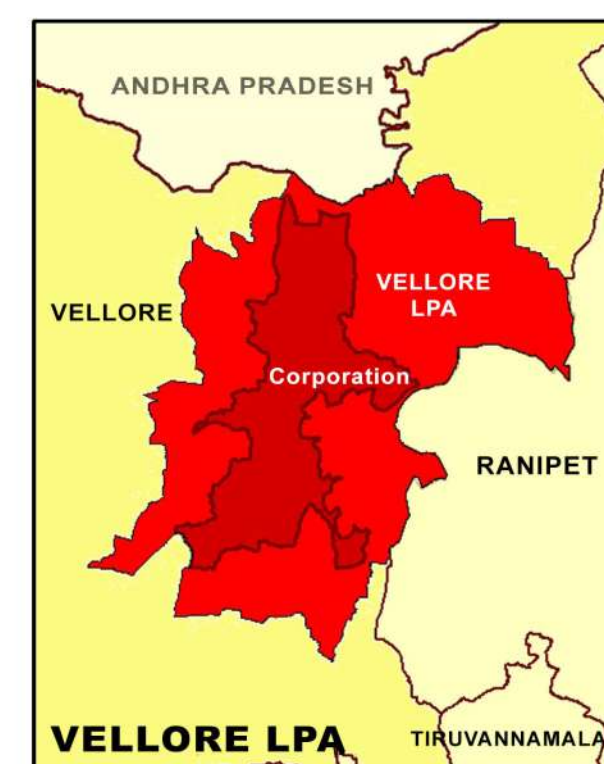

**PROPOSED LANDUSE MAP FOR VELLORE - KONAVATTAM**

LEGEND	
	LPA Boundary
	Villages Boundary
	Ward Boundary
	Block Boundary
	National Highway
	State Highway
	Major City Road
	Railways
	Residential
	Commercial
	Institutional
	Agriculture
	Forest
	Hill
	Open Space Recreational
	Transportation
	Proposed Residential
	Proposed Commercial
	Proposed Institutional
	Proposed Open Space Recreational
	Proposed Transportation

**GIS BASED MAFTER PLAN FOR VELLORE LPA - 2041**

**DTCP**  
 DIRECTORATE OF TOWN & COUNTRY PLANNING - TAMIL NADU