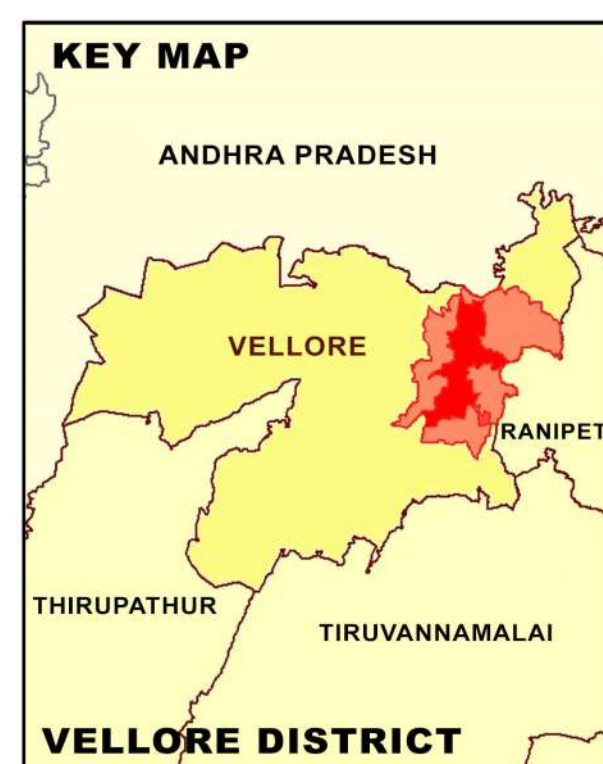

**PROPOSED LANDUSE MAP FOR VELLORE - KONAVATTAM**

LEGEND	
	LPA Boundary
	Villages Boundary
	Ward Boundary
	Block Boundary
	National Highway
	State Highway
	Major City Road
	Railways
	Residential
	Commercial
	Institutional
	Agriculture
	Forest
	Hill
	Open Space Recreational
	Transportation
	Proposed Residential
	Proposed Commercial
	Proposed Institutional
	Proposed Open Space Recreational
	Proposed Transportation

**GIS BASED MAFTER PLAN FOR VELLORE LPA - 2041**

**DTCP**  
 DIRECTORATE OF TOWN & COUNTRY PLANNING - TAMIL NADU