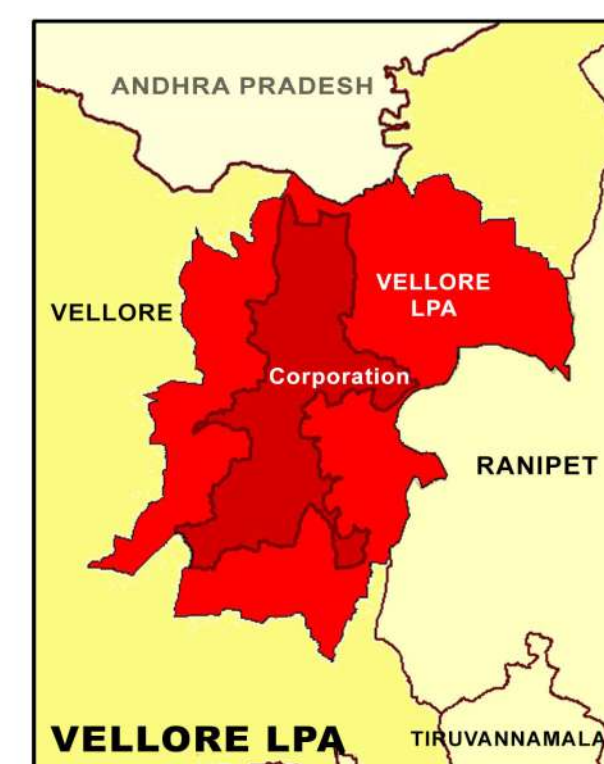

PROPOSED LANDUSE MAP FOR VELLORE - KILMONAVUR

LEGEND	
	LPA Boundary
	Villages Boundary
	Ward Boundary
	Block Boundary
	National Highway
	State Highway
	Major City Road
	Railways
	Residential
	Commercial
	Institutional
	Agriculture
	Forest
	Hill
	Open Space Recreational
	Transportation
	Proposed Residential
	Proposed Commercial
	Proposed Institutional
	Proposed Open Space Recreational
	Proposed Transportation

GIS BASED MAFTER PLAN FOR VELLORE LPA - 2041

DTCP
 DIRECTORATE OF TOWN & COUNTRY PLANNING - TAMIL NADU