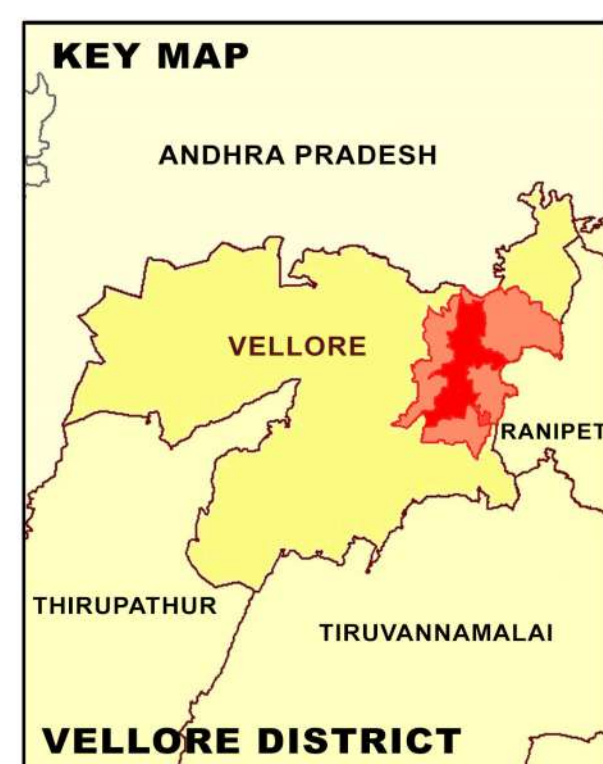

PROPOSED LANDUSE MAP FOR VELLORE - KILMONAVUR

LEGEND	
	LPA Boundary
	Villages Boundary
	Ward Boundary
	Block Boundary
	National Highway
	State Highway
	Major City Road
	Railways
	Residential
	Commercial
	Institutional
	Agriculture
	Forest
	Hill
	Open Space Recreational
	Transportation
	Proposed Residential
	Proposed Commercial
	Proposed Institutional
	Proposed Open Space Recreational
	Proposed Transportation

GIS BASED MAFTER PLAN FOR VELLORE LPA - 2041

DTCP
 DIRECTORATE OF TOWN & COUNTRY PLANNING - TAMIL NADU