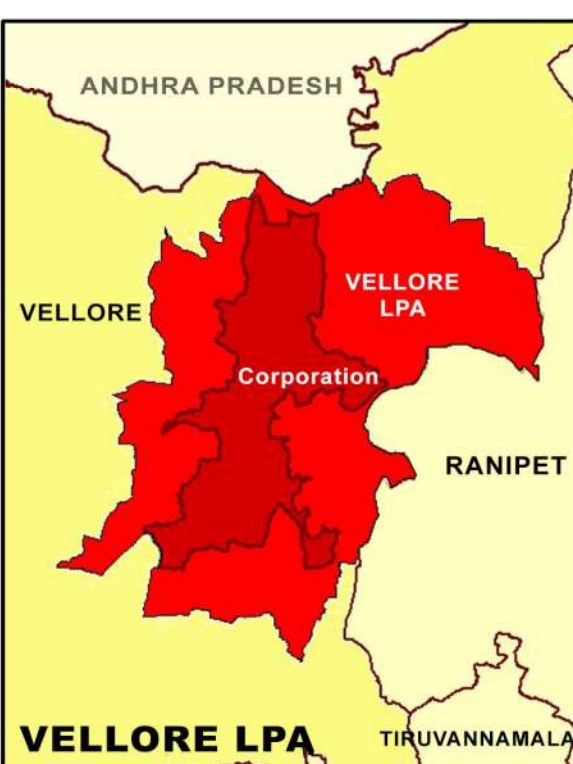

**PROPOSED LANDUSE MAP FOR VELLORE - KATTUPUTHUR**

LEGEND	
	LPA Boundary
	Villages Boundary
	Ward Boundary
	Block Boundary
	National Highway
	State Highway
	Major City Road
	Railways
	Residential
	Commercial
	Institutional
	Industrial
	Agriculture
	Forest
	Hill
	Open Space Recreational
	Transportation
	Proposed Residential
	Proposed Commercial
	Proposed Institutional
	Proposed Industrial
	Proposed Open Space Recreational
	Proposed Transportation

**GIS BASED MAFTER PLAN FOR VELLORE LPA - 2041**

**DTCP**  
 DIRECTORATE OF TOWN & COUNTRY PLANNING - TAMIL NADU