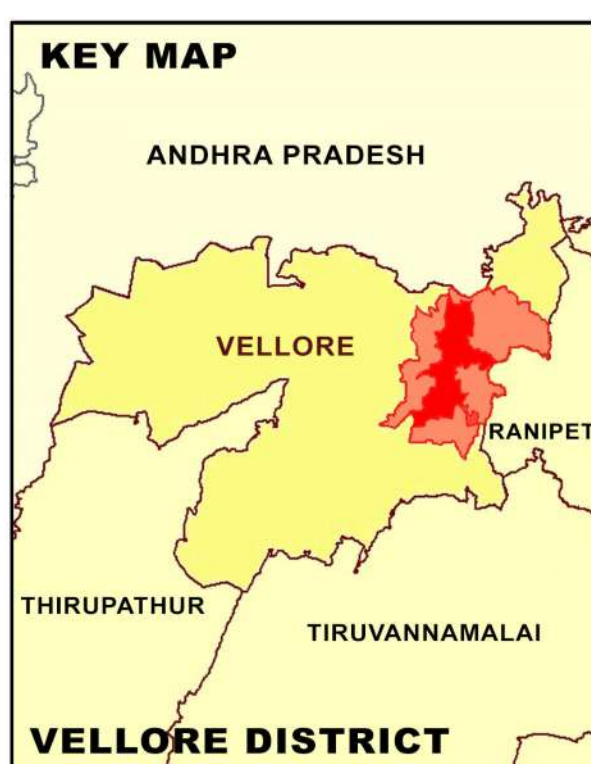

**PROPOSED LANDUSE MAP FOR VELLORE - KATTUPUTHUR**

LEGEND	
	LPA Boundary
	Villages Boundary
	Ward Boundary
	Block Boundary
	National Highway
	State Highway
	Major City Road
	Railways
	Residential
	Commercial
	Institutional
	Industrial
	Agriculture
	Forest
	Hill
	Open Space Recreational
	Transportation
	Proposed Residential
	Proposed Commercial
	Proposed Institutional
	Proposed Industrial
	Proposed Open Space Recreational
	Proposed Transportation

**GIS BASED MAFTER PLAN FOR VELLORE LPA - 2041**

**DTCP**  
 DIRECTORATE OF TOWN & COUNTRY PLANNING - TAMIL NADU