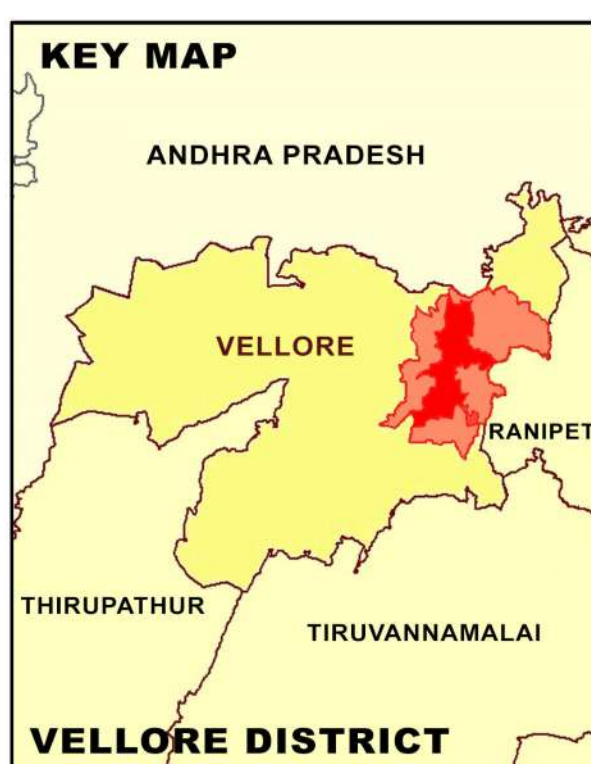

PROPOSED LANDUSE MAP FOR VELLORE - KATPADI

LEGEND	
	LPA Boundary
	Villages Boundary
	Ward Boundary
	Block Boundary
	National Highway
	State Highway
	Major City Road
	Railways
	Residential
	Commercial
	Institutional
	Industrial
	Agriculture
	Forest
	Hill
	Open Space Recreational
	Transportation
	Proposed Residential
	Proposed Commercial
	Proposed Institutional
	Proposed Industrial
	Proposed Open Space Recreational
	Proposed Transportation

GIS BASED MAFTER PLAN FOR VELLORE LPA - 2041

DTCP
DIRECTORATE OF TOWN & COUNTRY PLANNING - TAMIL NADU