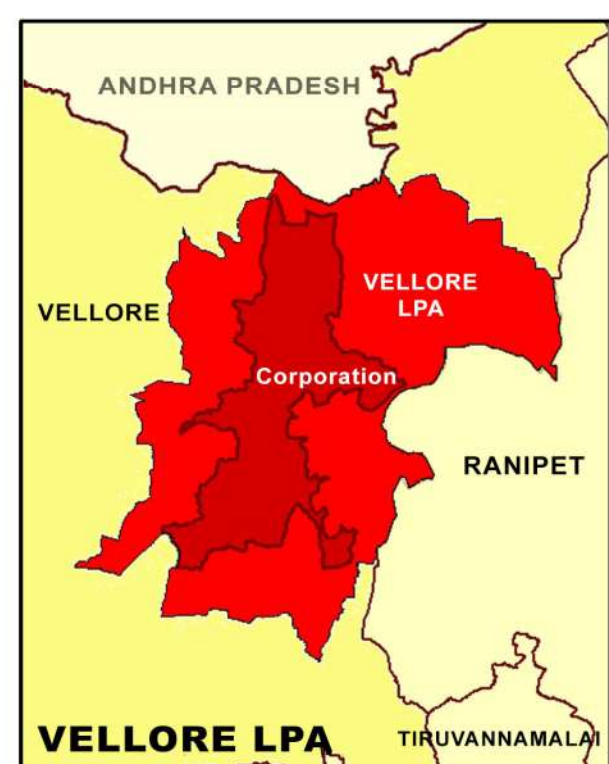

PROPOSED LANDUSE MAP FOR VELLORE - KATPADI

LEGEND	
	LPA Boundary
	Villages Boundary
	Ward Boundary
	Block Boundary
	National Highway
	State Highway
	Major City Road
	Railways
	Residential
	Commercial
	Institutional
	Industrial
	Agriculture
	Forest
	Hill
	Open Space Recreational
	Transportation
	Proposed Residential
	Proposed Commercial
	Proposed Institutional
	Proposed Industrial
	Proposed Open Space Recreational
	Proposed Transportation

GIS BASED MAFTER PLAN FOR VELLORE LPA - 2041

DTCP
DIRECTORATE OF TOWN & COUNTRY PLANNING - TAMIL NADU