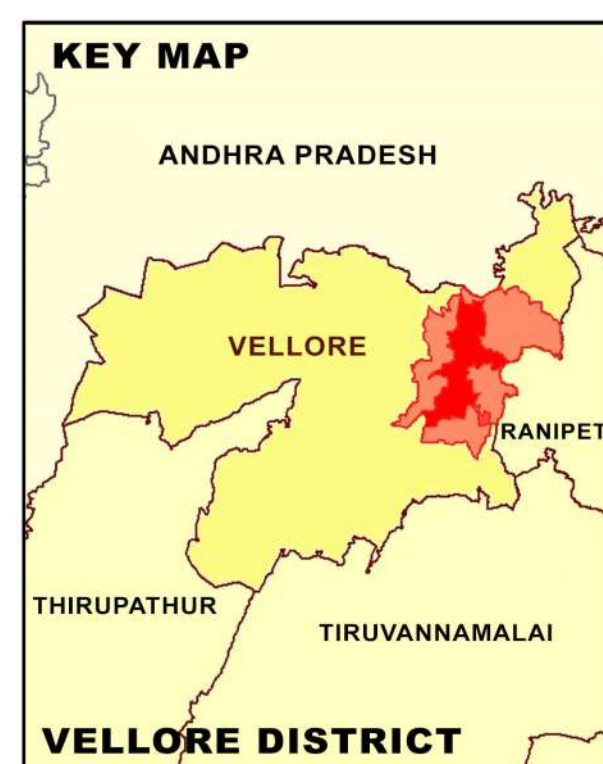

PROPOSED LANDUSE MAP FOR VELLORE - KARUGAMBATHUR

LEGEND					
	LPA Boundary		Residential		Transportation
	Villages Boundary		Commercial		Proposed Residential
	Ward Boundary		Institutional		Proposed Commercial
	Block Boundary		Industrial		Proposed Institutional
	National Highway		Agriculture		Proposed Industrial
	State Highway		Forest		Proposed Open Space Recreational
	Major City Road		Hill		Proposed Transportation
	Railways		Open Space Recreational		

GIS BASED MAFTER PLAN FOR VELLORE LPA - 2041

DTCP
 DIRECTORATE OF TOWN & COUNTRY PLANNING - TAMIL NADU