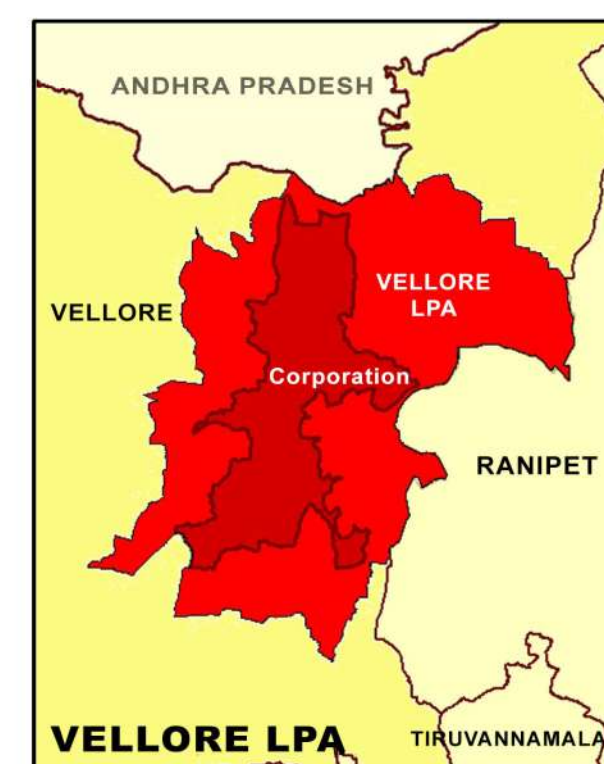

PROPOSED LANDUSE MAP FOR VELLORE - KARUGAMBATHUR

LEGEND					
	LPA Boundary		Residential		Transportation
	Villages Boundary		Commercial		Proposed Residential
	Ward Boundary		Institutional		Proposed Commercial
	Block Boundary		Industrial		Proposed Institutional
	National Highway		Agriculture		Proposed Industrial
	State Highway		Forest		Proposed Open Space Recreational
	Major City Road		Hill		Proposed Transportation
	Railways		Open Space Recreational		

GIS BASED MAFTER PLAN FOR VELLORE LPA - 2041

DTCP
 DIRECTORATE OF TOWN & COUNTRY PLANNING - TAMIL NADU