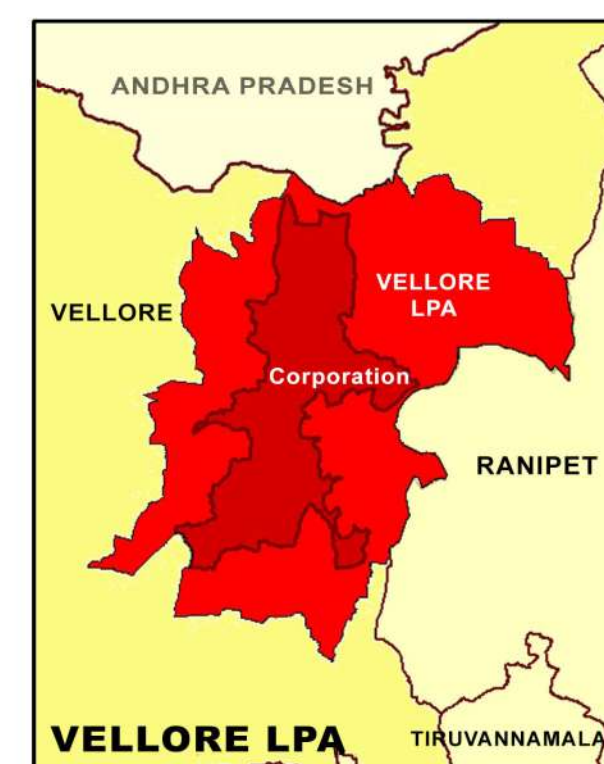

PROPOSED LANDUSE MAP FOR VELLORE - KARNAMPATTU

LEGEND	
	LPA Boundary
	Villages Boundary
	Ward Boundary
	Block Boundary
	National Highway
	State Highway
	Major City Road
	Railways
	Residential
	Commercial
	Institutional
	Industrial
	Agriculture
	Forest
	Hill
	Open Space Recreational
	Transportation
	Proposed Residential
	Proposed Commercial
	Proposed Institutional
	Proposed Industrial
	Proposed Open Space Recreational
	Proposed Transportation

0 0.05 0.1 0.2 0.3 Km

PROJECTION : UTM
 DATUM : WGS 1984
 SPHEROID : WGS 1984
 ZONE : 44N

Scale: 1:3,800

DTCP

GIS BASED MAFTER PLAN FOR VELLORE LPA - 2041

DIRECTORATE OF TOWN & COUNTRY PLANNING - TAMIL NADU