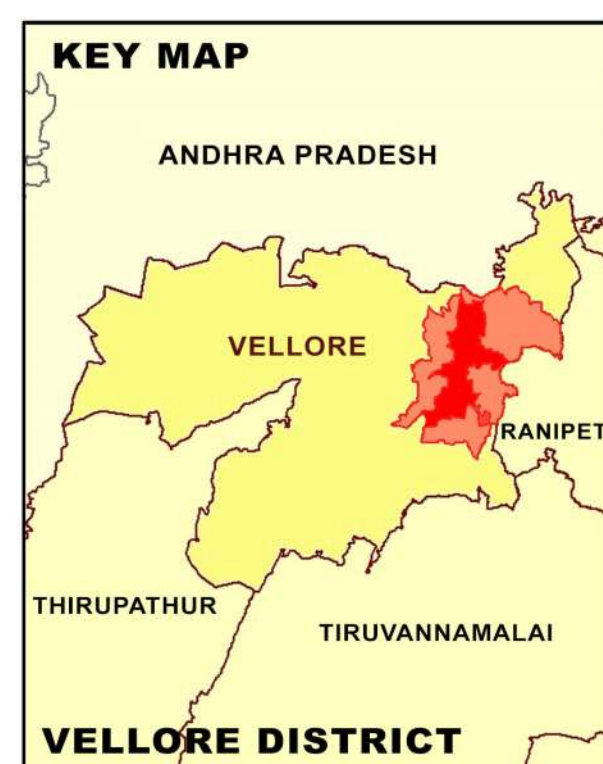

PROPOSED LANDUSE MAP FOR VELLORE - KARNAMPATTU

LEGEND	
	LPA Boundary
	Villages Boundary
	Ward Boundary
	Block Boundary
	National Highway
	State Highway
	Major City Road
	Railways
	Residential
	Commercial
	Institutional
	Industrial
	Agriculture
	Forest
	Hill
	Open Space Recreational
	Transportation
	Proposed Residential
	Proposed Commercial
	Proposed Institutional
	Proposed Industrial
	Proposed Open Space Recreational
	Proposed Transportation

0 0.05 0.1 0.2 0.3 Km

PROJECTION : UTM
 DATUM : WGS 1984
 SPHEROID : WGS 1984
 ZONE : 44N

Scale: 1:3,800

DTCP

GIS BASED MAFTER PLAN FOR VELLORE LPA - 2041

DIRECTORATE OF TOWN & COUNTRY PLANNING - TAMIL NADU