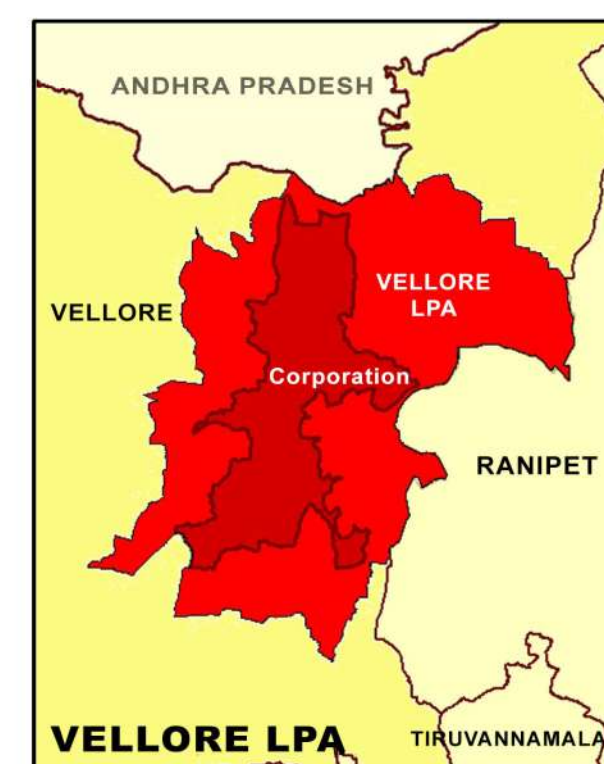

PROPOSED LANDUSE MAP FOR VELLORE - KARIGERI

LEGEND					
	LPA Boundary		Residential		Transportation
	Villages Boundary		Commercial		Proposed Residential
	Ward Boundary		Institutional		Proposed Commercial
	Block Boundary		Industrial		Proposed Institutional
	National Highway		Agriculture		Proposed Industrial
	State Highway		Forest		Proposed Open Space Recreational
	Major City Road		Hill		Proposed Transportation
	Railways		Open Space Recreational		