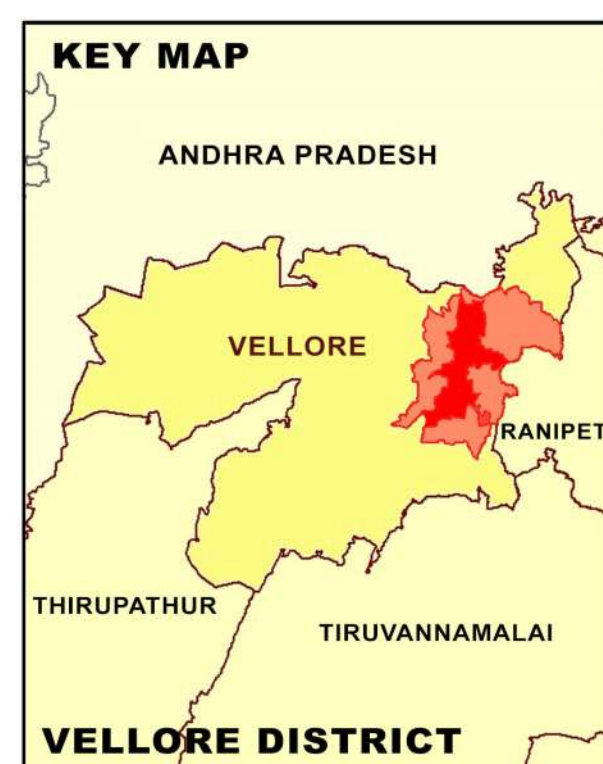

PROPOSED LANDUSE MAP FOR VELLORE - KARASAMANGALAM

LEGEND	
	LPA Boundary
	Villages Boundary
	Ward Boundary
	Block Boundary
	National Highway
	State Highway
	Major City Road
	Railways
	Residential
	Commercial
	Institutional
	Agriculture
	Forest
	Hill
	Open Space Recreational
	Transportation
	Proposed Residential
	Proposed Commercial
	Proposed Institutional
	Proposed Industrial
	Proposed Open Space Recreational
	Proposed Transportation

GIS BASED MAFTER PLAN FOR VELLORE LPA - 2041

DTCP
DIRECTORATE OF TOWN & COUNTRY PLANNING - TAMIL NADU