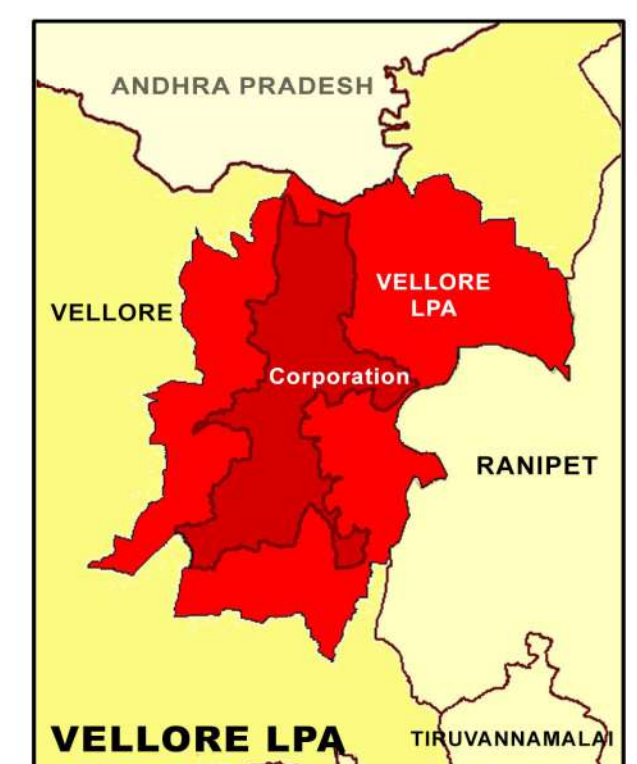

PROPOSED LANDUSE MAP FOR VELLORE - KARASAMANGALAM

LEGEND	
	LPA Boundary
	Villages Boundary
	Ward Boundary
	Block Boundary
	National Highway
	State Highway
	Major City Road
	Railways
	Residential
	Commercial
	Institutional
	Agriculture
	Forest
	Hill
	Open Space Recreational
	Transportation
	Proposed Residential
	Proposed Commercial
	Proposed Institutional
	Proposed Industrial
	Proposed Open Space Recreational
	Proposed Transportation

GIS BASED MAFTER PLAN FOR VELLORE LPA - 2041

DTCP
DIRECTORATE OF TOWN & COUNTRY PLANNING - TAMIL NADU