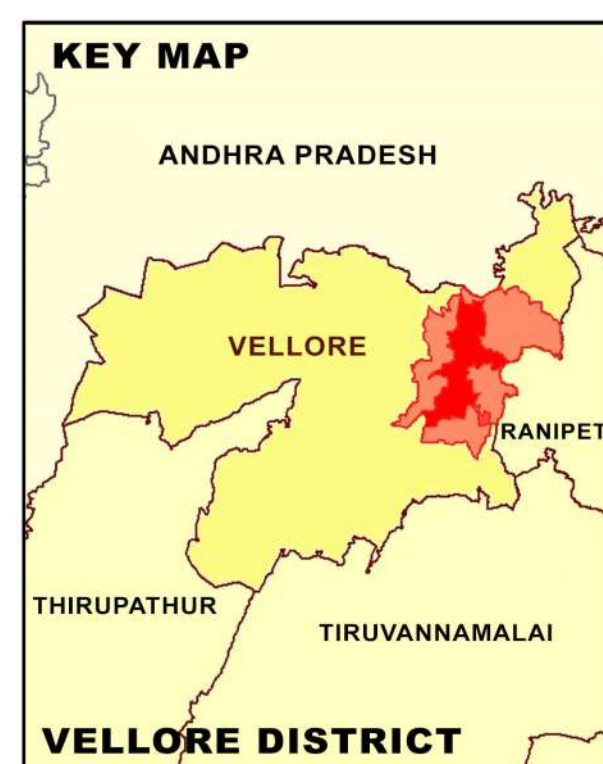

PROPOSED LANDUSE MAP FOR VELLORE - KANGAYANALLUR

LEGEND	
	LPA Boundary
	Villages Boundary
	Ward Boundary
	Block Boundary
	National Highway
	State Highway
	Major City Road
	Railways
	Residential
	Commercial
	Institutional
	Agriculture
	Forest
	Hill
	Open Space Recreational
	Transportation
	Proposed Residential
	Proposed Commercial
	Proposed Institutional
	Proposed Industrial
	Proposed Open Space Recreational
	Proposed Transportation

GIS BASED MAFTER PLAN FOR VELLORE LPA - 2041

DTCP
DIRECTORATE OF TOWN & COUNTRY PLANNING - TAMIL NADU