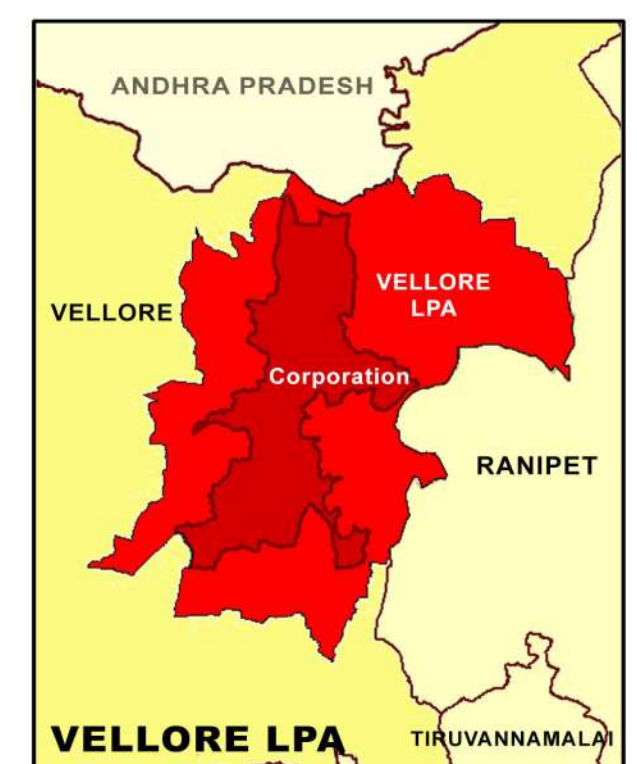

PROPOSED LANDUSE MAP FOR VELLORE - KANGAYANALLUR

LEGEND	
	LPA Boundary
	Villages Boundary
	Ward Boundary
	Block Boundary
	National Highway
	State Highway
	Major City Road
	Railways
	Residential
	Commercial
	Institutional
	Agriculture
	Forest
	Hill
	Open Space Recreational
	Transportation
	Proposed Residential
	Proposed Commercial
	Proposed Institutional
	Proposed Industrial
	Proposed Open Space Recreational
	Proposed Transportation

GIS BASED MAFTER PLAN FOR VELLORE LPA - 2041

DTCP
DIRECTORATE OF TOWN & COUNTRY PLANNING - TAMIL NADU