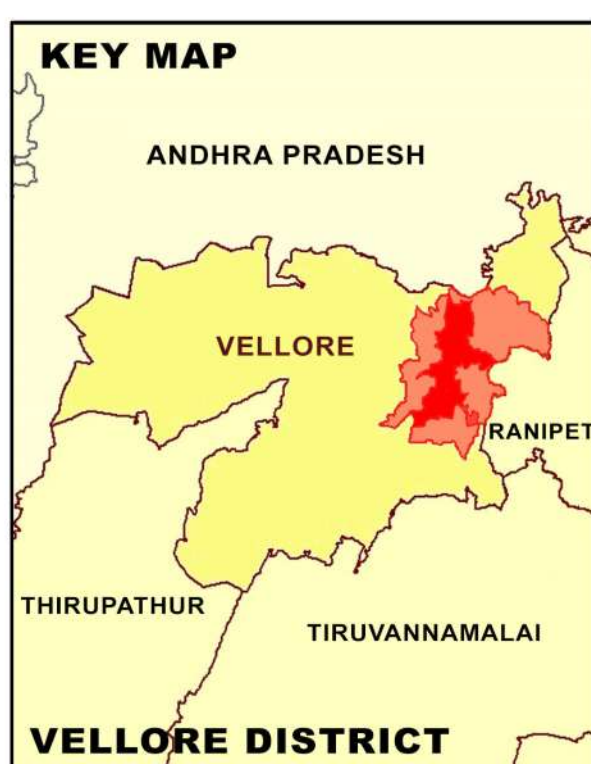

PROPOSED LANDUSE MAP FOR VELLORE - KALINJUR

LEGEND	
	LPA Boundary
	Villages Boundary
	Ward Boundary
	Block Boundary
	National Highway
	State Highway
	Major City Road
	Railways
	Residential
	Commercial
	Institutional
	Industrial
	Agriculture
	Forest
	Hill
	Open Space Recreational
	Transportation
	Proposed Residential
	Proposed Commercial
	Proposed Institutional
	Proposed Industrial
	Proposed Open Space Recreational
	Proposed Transportation

GIS BASED MAFTER PLAN FOR VELLORE LPA - 2041

DTCP
DIRECTORATE OF TOWN & COUNTRY PLANNING - TAMIL NADU