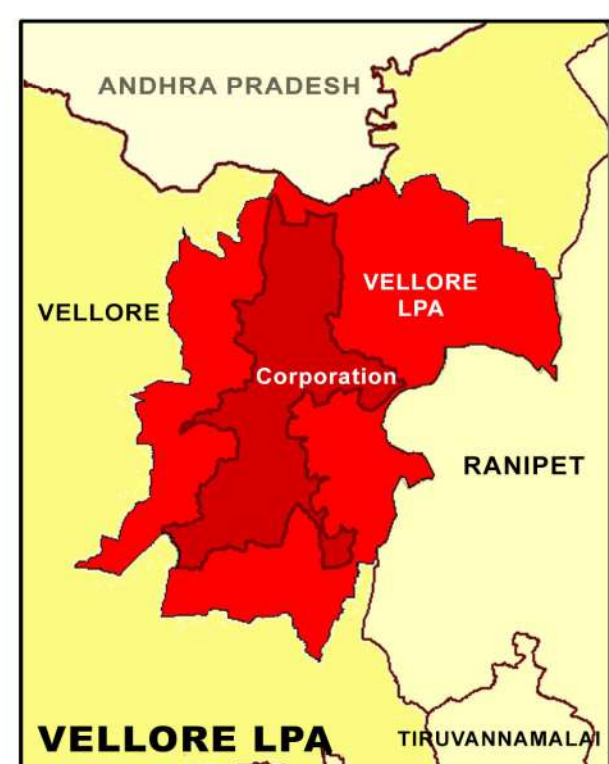

PROPOSED LANDUSE MAP FOR VELLORE - KALINJUR

LEGEND	
	LPA Boundary
	Villages Boundary
	Ward Boundary
	Block Boundary
	National Highway
	State Highway
	Major City Road
	Railways
	Residential
	Commercial
	Institutional
	Industrial
	Agriculture
	Forest
	Hill
	Open Space Recreational
	Transportation
	Proposed Residential
	Proposed Commercial
	Proposed Institutional
	Proposed Industrial
	Proposed Open Space Recreational
	Proposed Transportation

GIS BASED MAFTER PLAN FOR VELLORE LPA - 2041

DTCP
DIRECTORATE OF TOWN & COUNTRY PLANNING - TAMIL NADU