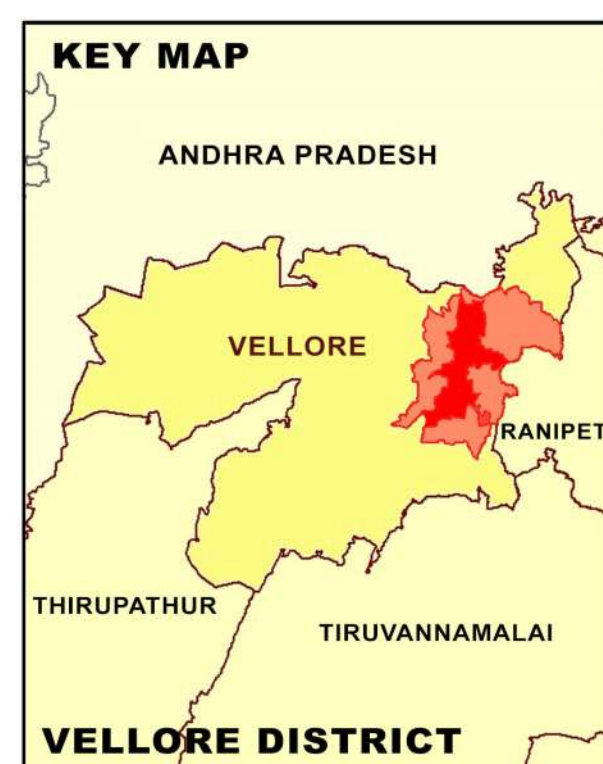

PROPOSED LANDUSE MAP FOR VELLORE - JAFARPETTAI

LEGEND	
	LPA Boundary
	Villages Boundary
	Ward Boundary
	Block Boundary
	National Highway
	State Highway
	Major City Road
	Railways
	Residential
	Commercial
	Institutional
	Agriculture
	Forest
	Hill
	Open Space Recreational
	Transportation
	Proposed Residential
	Proposed Commercial
	Proposed Institutional
	Proposed Open Space Recreational
	Proposed Transportation

GIS BASED MAFTER PLAN FOR VELLORE LPA - 2041

DTCP
 DIRECTORATE OF TOWN & COUNTRY PLANNING - TAMIL NADU