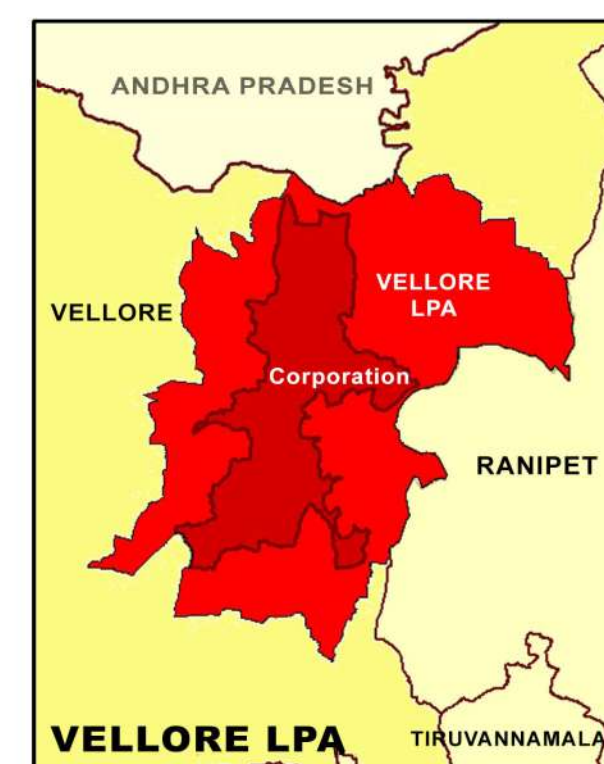

PROPOSED LANDUSE MAP FOR VELLORE - JAFARPETTAI

LEGEND	
	LPA Boundary
	Villages Boundary
	Ward Boundary
	Block Boundary
	National Highway
	State Highway
	Major City Road
	Railways
	Residential
	Commercial
	Institutional
	Agriculture
	Forest
	Hill
	Open Space Recreational
	Transportation
	Proposed Residential
	Proposed Commercial
	Proposed Institutional
	Proposed Open Space Recreational
	Proposed Transportation

GIS BASED MAFTER PLAN FOR VELLORE LPA - 2041

DTCP
 DIRECTORATE OF TOWN & COUNTRY PLANNING - TAMIL NADU