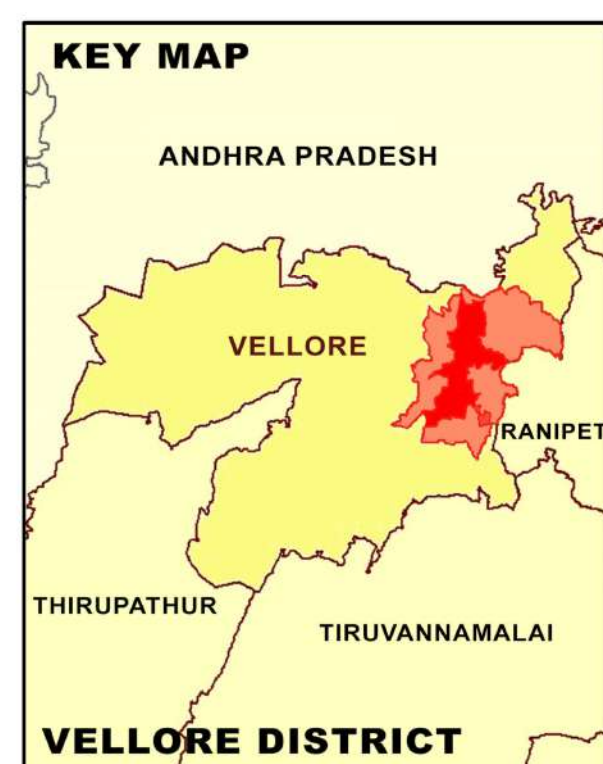

PROPOSED LANDUSE MAP FOR VELLORE - GANDHI NAGAR

LEGEND	
	LPA Boundary
	Villages Boundary
	Ward Boundary
	Block Boundary
	National Highway
	State Highway
	Major City Road
	Railways
	Residential
	Commercial
	Institutional
	Agriculture
	Forest
	Hill
	Open Space Recreational
	Transportation
	Proposed Residential
	Proposed Commercial
	Proposed Institutional
	Proposed Industrial
	Proposed Open Space Recreational
	Proposed Transportation

GIS BASED MAFTER PLAN FOR VELLORE LPA - 2041

DTCP
DIRECTORATE OF TOWN & COUNTRY PLANNING - TAMIL NADU