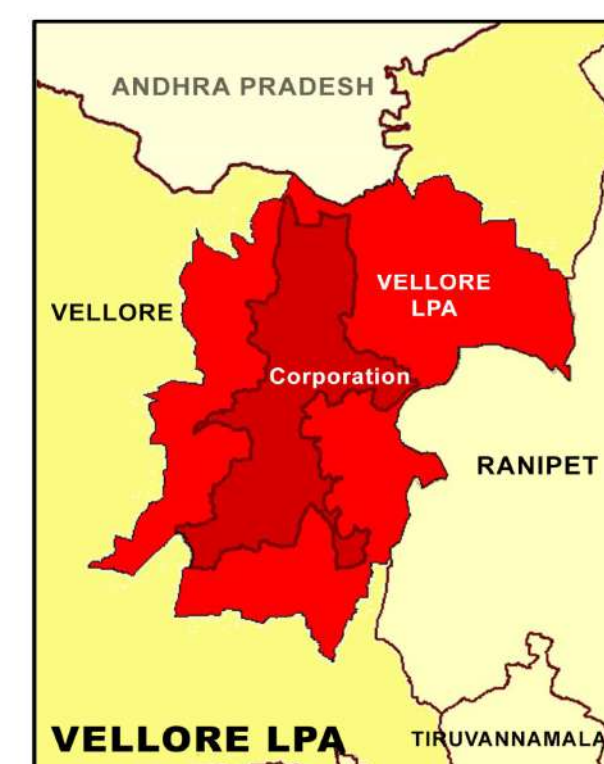

PROPOSED LANDUSE MAP FOR VELLORE - GANDHI NAGAR

LEGEND	
	LPA Boundary
	Villages Boundary
	Ward Boundary
	Block Boundary
	National Highway
	State Highway
	Major City Road
	Railways
	Residential
	Commercial
	Institutional
	Agriculture
	Forest
	Hill
	Open Space Recreational
	Transportation
	Proposed Residential
	Proposed Commercial
	Proposed Institutional
	Proposed Industrial
	Proposed Open Space Recreational
	Proposed Transportation

GIS BASED MAFTER PLAN FOR VELLORE LPA - 2041

DTCP
DIRECTORATE OF TOWN & COUNTRY PLANNING - TAMIL NADU