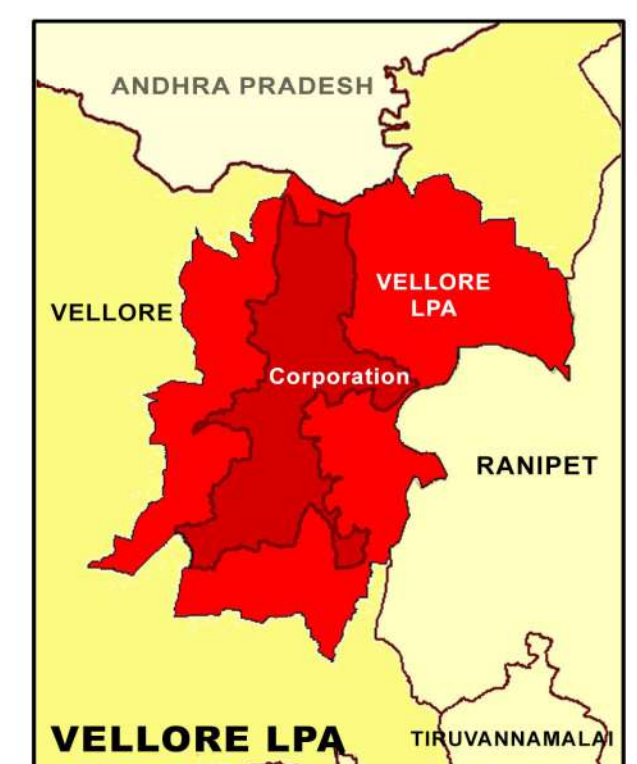

**PROPOSED LANDUSE MAP FOR VELLORE - EDAYANSATHU**

LEGEND	
	LPA Boundary
	Villages Boundary
	Ward Boundary
	Block Boundary
	National Highway
	State Highway
	Major City Road
	Railways
	Residential
	Commercial
	Institutional
	Agriculture
	Forest
	Hill
	Open Space Recreational
	Transportation
	Proposed Residential
	Proposed Commercial
	Proposed Institutional
	Proposed Industrial
	Proposed Open Space Recreational
	Proposed Transportation

**GIS BASED MAFTER PLAN FOR VELLORE LPA - 2041**

**DTCP**  
 DIRECTORATE OF TOWN &  
 COUNTRY PLANNING - TAMIL NADU