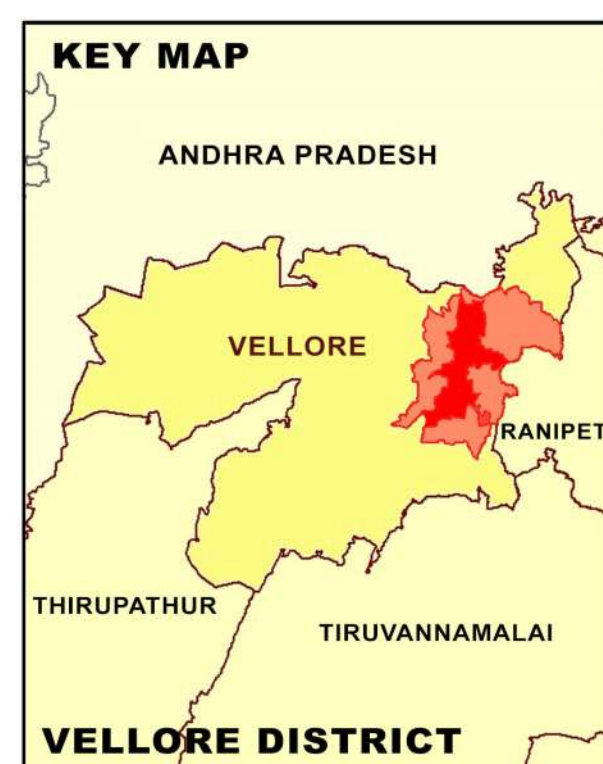

**PROPOSED LANDUSE MAP FOR VELLORE - EDAYANSATHU**

LEGEND	
	LPA Boundary
	Villages Boundary
	Ward Boundary
	Block Boundary
	National Highway
	State Highway
	Major City Road
	Railways
	Residential
	Commercial
	Institutional
	Agriculture
	Forest
	Hill
	Open Space Recreational
	Transportation
	Proposed Residential
	Proposed Commercial
	Proposed Institutional
	Proposed Industrial
	Proposed Open Space Recreational
	Proposed Transportation

**GIS BASED MAFTER PLAN FOR VELLORE LPA - 2041**

**DTCP**  
 DIRECTORATE OF TOWN &  
 COUNTRY PLANNING - TAMIL NADU