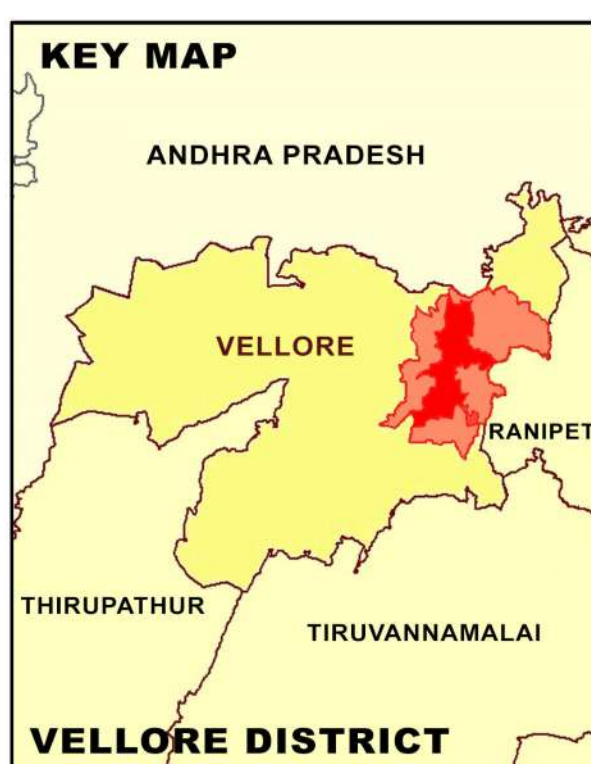

PROPOSED LANDUSE MAP FOR VELLORE - DARAPADAVIDU

LEGEND	
	LPA Boundary
	Villages Boundary
	Ward Boundary
	Block Boundary
	National Highway
	State Highway
	Major City Road
	Railways
	Residential
	Commercial
	Institutional
	Agriculture
	Forest
	Hill
	Open Space Recreational
	Transportation
	Proposed Residential
	Proposed Commercial
	Proposed Institutional
	Proposed Industrial
	Proposed Open Space Recreational
	Proposed Transportation

GIS BASED MAFTER PLAN FOR VELLORE LPA - 2041

DTCP
 DIRECTORATE OF TOWN &
 COUNTRY PLANNING - TAMIL NADU