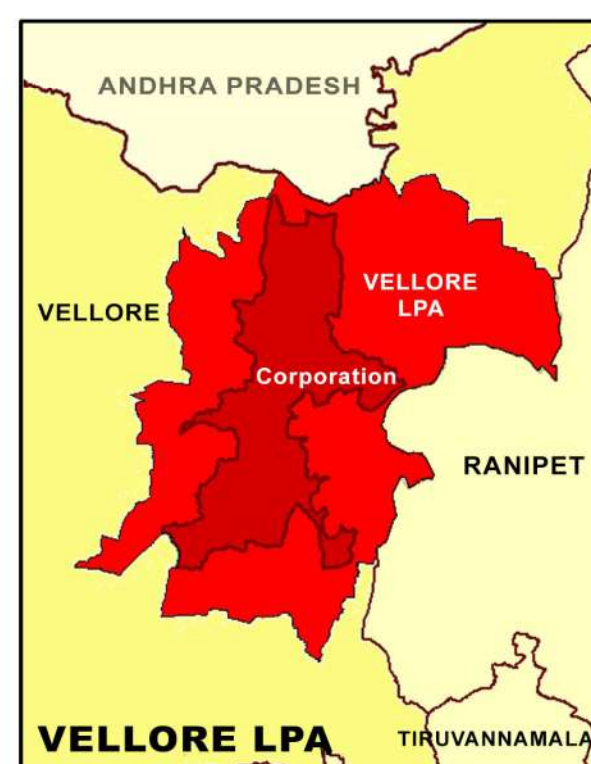

PROPOSED LANDUSE MAP FOR VELLORE - DARAPADAVIDU

LEGEND	
	LPA Boundary
	Villages Boundary
	Ward Boundary
	Block Boundary
	National Highway
	State Highway
	Major City Road
	Railways
	Residential
	Commercial
	Institutional
	Agriculture
	Forest
	Hill
	Open Space Recreational
	Transportation
	Proposed Residential
	Proposed Commercial
	Proposed Institutional
	Proposed Industrial
	Proposed Open Space Recreational
	Proposed Transportation

GIS BASED MAFTER PLAN FOR VELLORE LPA - 2041

DTCP
 DIRECTORATE OF TOWN &
 COUNTRY PLANNING - TAMIL NADU