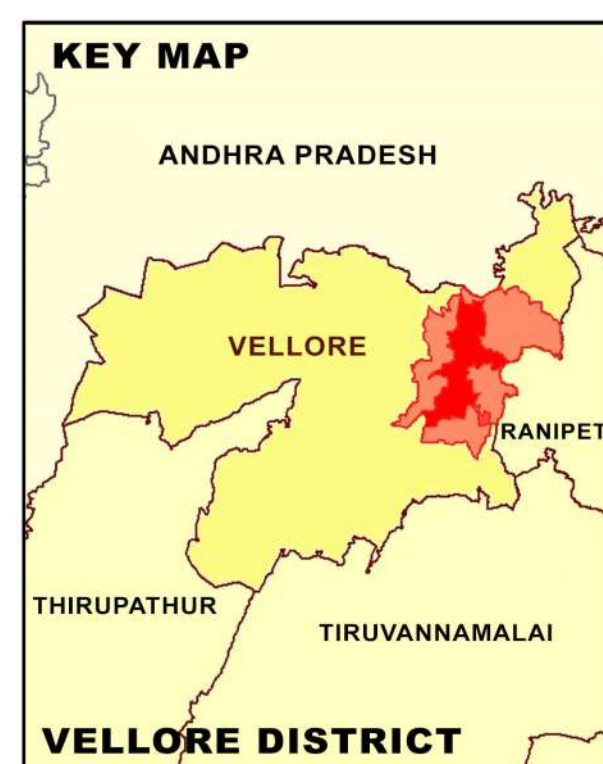

**PROPOSED LANDUSE MAP FOR VELLORE - ARUMPARUTHI**

LEGEND	
	LPA Boundary
	Villages Boundary
	Ward Boundary
	Block Boundary
	National Highway
	State Highway
	Major City Road
	Railways
	Residential
	Commercial
	Institutional
	Agriculture
	Forest
	Hill
	Open Space Recreational
	Transportation
	Proposed Residential
	Proposed Commercial
	Proposed Institutional
	Proposed Open Space Recreational
	Proposed Transportation

**GIS BASED MAFTER PLAN FOR VELLORE LPA - 2041**

**DTCP**  
DIRECTORATE OF TOWN & COUNTRY PLANNING - TAMIL NADU