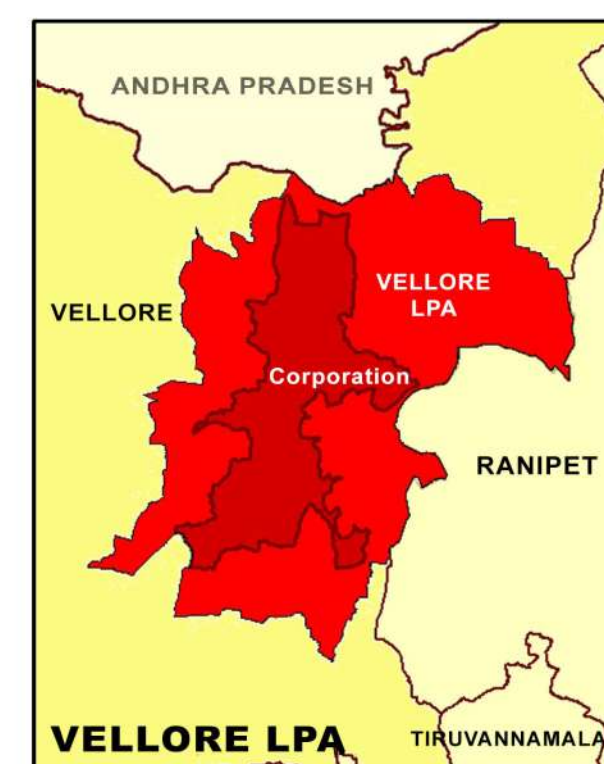

**PROPOSED LANDUSE MAP FOR VELLORE - ARUMPARUTHI**

LEGEND	
	LPA Boundary
	Villages Boundary
	Ward Boundary
	Block Boundary
	National Highway
	State Highway
	Major City Road
	Railways
	Residential
	Commercial
	Institutional
	Agriculture
	Forest
	Hill
	Open Space Recreational
	Transportation
	Proposed Residential
	Proposed Commercial
	Proposed Institutional
	Proposed Open Space Recreational
	Proposed Transportation

**GIS BASED MAFTER PLAN FOR VELLORE LPA - 2041**

**DTCP**  
DIRECTORATE OF TOWN & COUNTRY PLANNING - TAMIL NADU