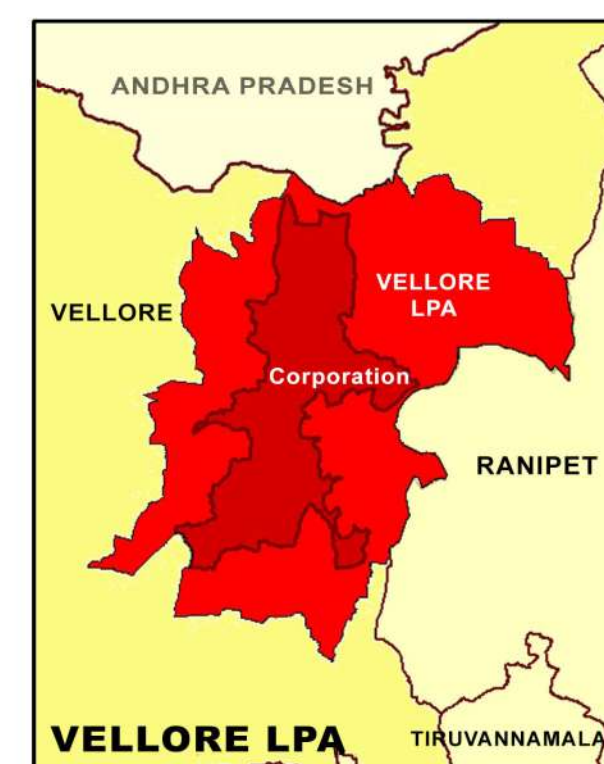

PROPOSED LANDUSE MAP FOR VELLORE - ALLAPURAM

LEGEND	
	LPA Boundary
	Villages Boundary
	Ward Boundary
	Block Boundary
	National Highway
	State Highway
	Major City Road
	Railways
	Residential
	Commercial
	Institutional
	Industrial
	Agriculture
	Forest
	Hill
	Open Space Recreational
	Transportation
	Proposed Residential
	Proposed Commercial
	Proposed Institutional
	Proposed Industrial
	Proposed Open Space Recreational
	Proposed Transportation

GIS BASED MAFTER PLAN FOR VELLORE LPA - 2041

DTCP
DIRECTORATE OF TOWN & COUNTRY PLANNING - TAMIL NADU