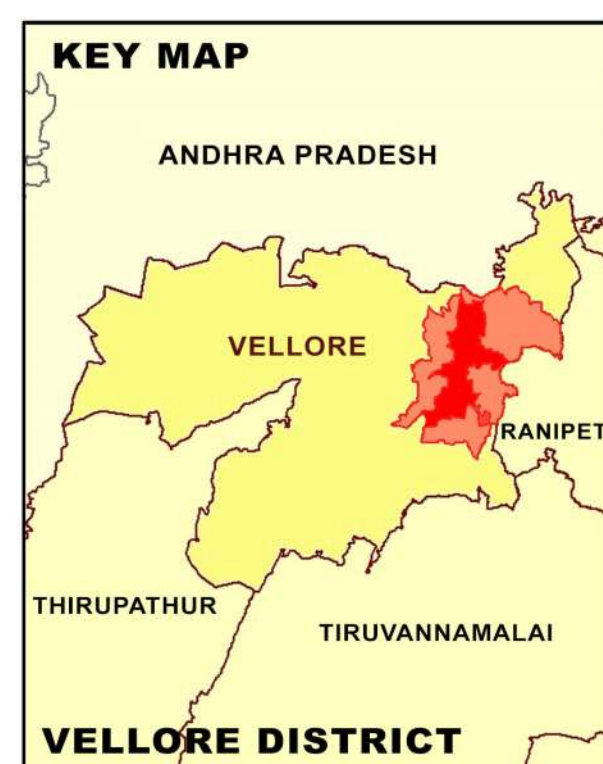

PROPOSED LANDUSE MAP FOR VELLORE - ALLAPURAM

LEGEND	
	LPA Boundary
	Villages Boundary
	Ward Boundary
	Block Boundary
	National Highway
	State Highway
	Major City Road
	Railways
	Residential
	Commercial
	Institutional
	Industrial
	Agriculture
	Forest
	Hill
	Open Space Recreational
	Transportation
	Proposed Residential
	Proposed Commercial
	Proposed Institutional
	Proposed Industrial
	Proposed Open Space Recreational
	Proposed Transportation

GIS BASED MAFTER PLAN FOR VELLORE LPA - 2041

DTCP
DIRECTORATE OF TOWN & COUNTRY PLANNING - TAMIL NADU