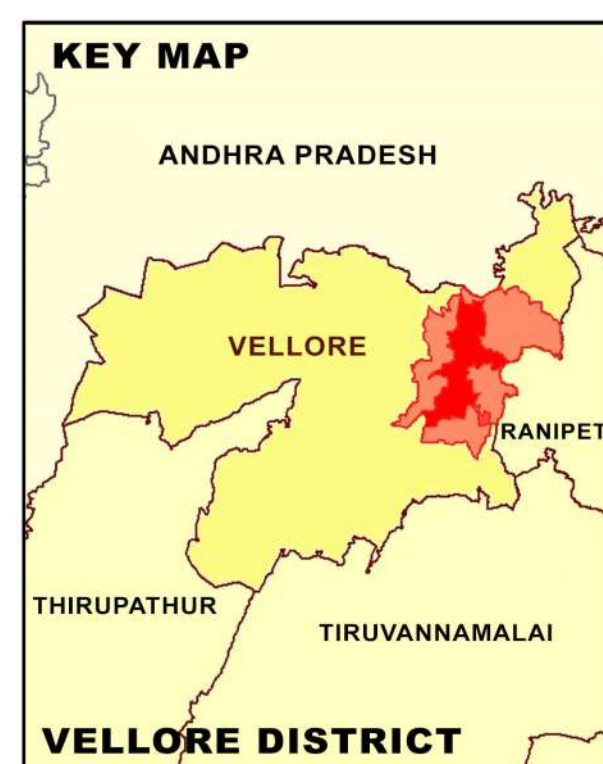

**PROPOSED LANDUSE MAP FOR VELLORE - ALAMELUMANGAPURAM**

LEGEND	
	LPA Boundary
	Villages Boundary
	Ward Boundary
	Block Boundary
	National Highway
	State Highway
	Major City Road
	Railways
	Residential
	Commercial
	Institutional
	Agriculture
	Forest
	Hill
	Open Space Recreational
	Transportation
	Proposed Residential
	Proposed Commercial
	Proposed Institutional
	Proposed Industrial
	Proposed Open Space Recreational
	Proposed Transportation

**GIS BASED MAFTER PLAN FOR VELLORE LPA - 2041**

**DTCP**  
DIRECTORATE OF TOWN & COUNTRY PLANNING - TAMIL NADU