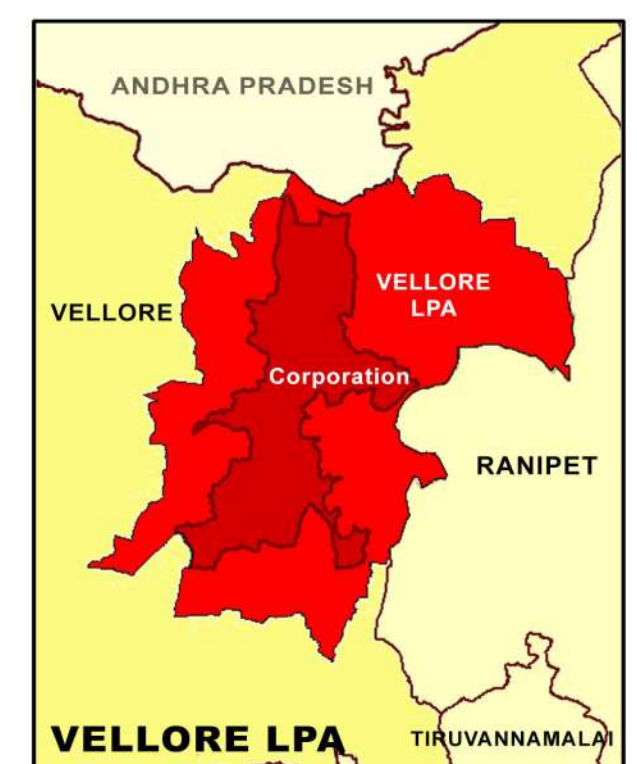

**PROPOSED LANDUSE MAP FOR VELLORE - ALAMELUMANGAPURAM**

LEGEND	
	LPA Boundary
	Villages Boundary
	Ward Boundary
	Block Boundary
	National Highway
	State Highway
	Major City Road
	Railways
	Residential
	Commercial
	Institutional
	Agriculture
	Forest
	Hill
	Open Space Recreational
	Transportation
	Proposed Residential
	Proposed Commercial
	Proposed Institutional
	Proposed Industrial
	Proposed Open Space Recreational
	Proposed Transportation

**GIS BASED MAFTER PLAN FOR VELLORE LPA - 2041**

**DTCP**  
DIRECTORATE OF TOWN & COUNTRY PLANNING - TAMIL NADU