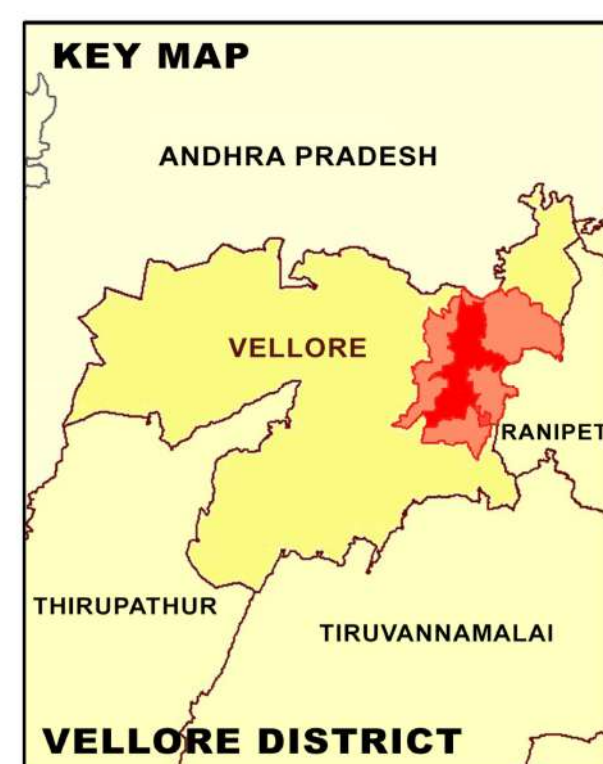

**PROPOSED LANDUSE MAP FOR VELLORE - ADUKKAMPARAI**

LEGEND	
	LPA Boundary
	Villages Boundary
	Ward Boundary
	Block Boundary
	National Highway
	State Highway
	Major City Road
	Railways
	Residential
	Commercial
	Institutional
	Agriculture
	Forest
	Hill
	Open Space Recreational
	Transportation
	Proposed Residential
	Proposed Commercial
	Proposed Institutional
	Proposed Industrial
	Proposed Open Space Recreational
	Proposed Transportation

**GIS BASED MAFTER PLAN FOR VELLORE LPA - 2041**

**DTCP**  
DIRECTORATE OF TOWN & COUNTRY PLANNING - TAMIL NADU