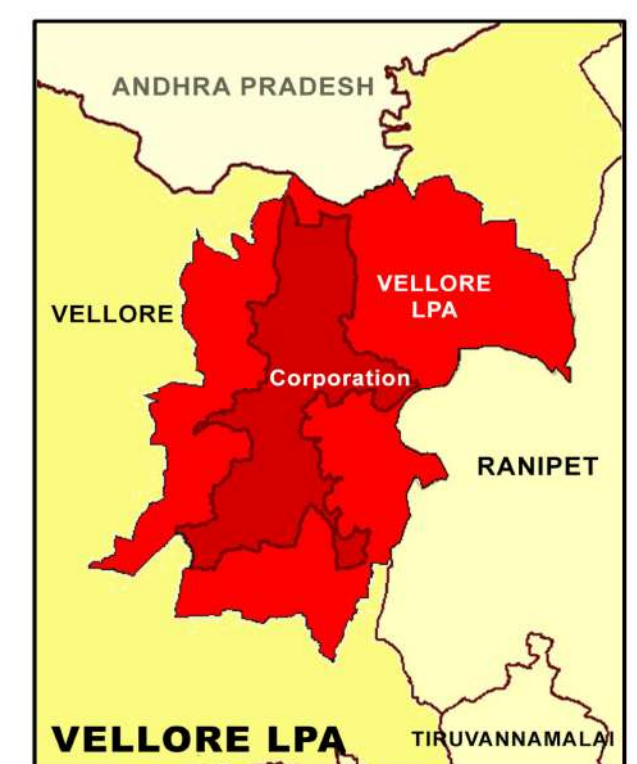

**PROPOSED LANDUSE MAP FOR VELLORE - ADUKKAMPARAI**

LEGEND	
	LPA Boundary
	Villages Boundary
	Ward Boundary
	Block Boundary
	National Highway
	State Highway
	Major City Road
	Railways
	Residential
	Commercial
	Institutional
	Agriculture
	Forest
	Hill
	Open Space Recreational
	Transportation
	Proposed Residential
	Proposed Commercial
	Proposed Institutional
	Proposed Industrial
	Proposed Open Space Recreational
	Proposed Transportation

**GIS BASED MAFTER PLAN FOR VELLORE LPA - 2041**

**DTCP**  
DIRECTORATE OF TOWN & COUNTRY PLANNING - TAMIL NADU