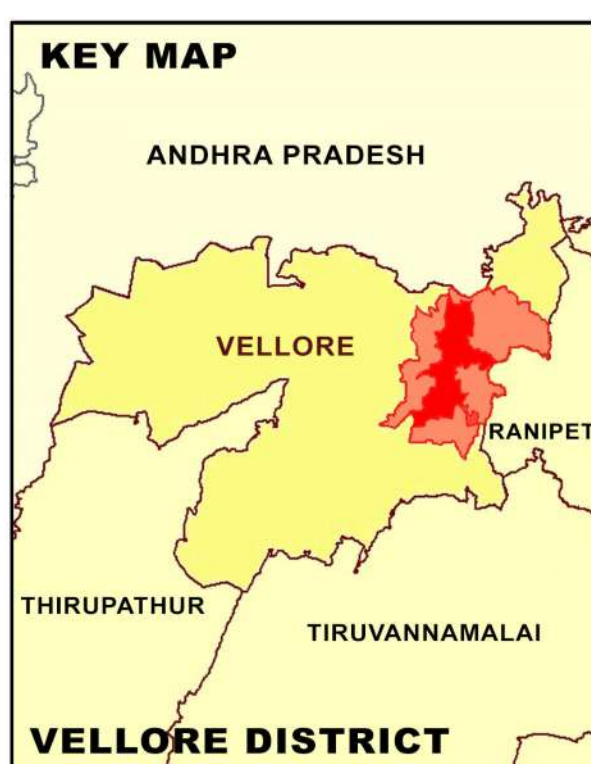

PROPOSED LANDUSE MAP FOR VELLORE - ABDULLAPURAM

LEGEND	
	LPA Boundary
	Villages Boundary
	Ward Boundary
	Block Boundary
	National Highway
	State Highway
	Major City Road
	Railways
	Residential
	Commercial
	Institutional
	Industrial
	Agriculture
	Forest
	Hill
	Open Space Recreational
	Transportation
	Proposed Residential
	Proposed Commercial
	Proposed Institutional
	Proposed Industrial
	Proposed Open Space Recreational
	Proposed Transportation

GIS BASED MAFTER PLAN FOR VELLORE LPA - 2041

DTCP
DIRECTORATE OF TOWN & COUNTRY PLANNING - TAMIL NADU