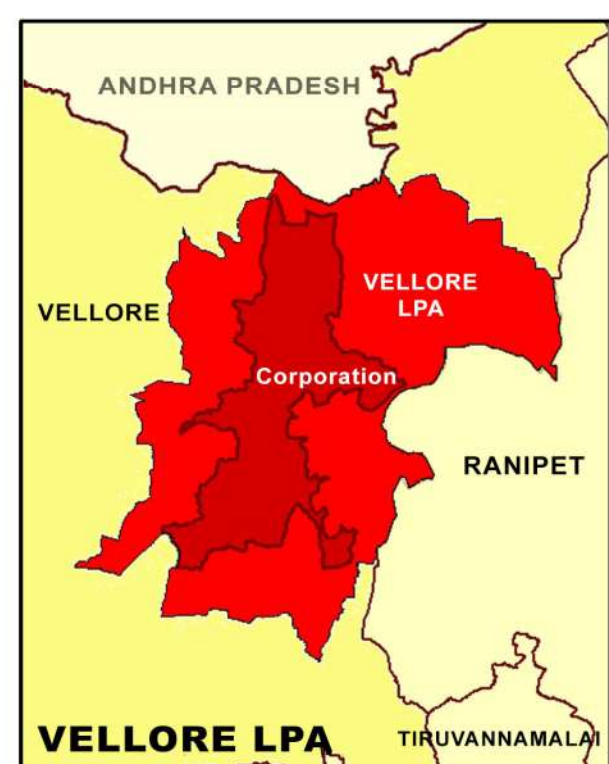

PROPOSED LANDUSE MAP FOR VELLORE - ABDULLAPURAM

LEGEND	
	LPA Boundary
	Villages Boundary
	Ward Boundary
	Block Boundary
	National Highway
	State Highway
	Major City Road
	Railways
	Residential
	Commercial
	Institutional
	Industrial
	Agriculture
	Forest
	Hill
	Open Space Recreational
	Transportation
	Proposed Residential
	Proposed Commercial
	Proposed Institutional
	Proposed Industrial
	Proposed Open Space Recreational
	Proposed Transportation

GIS BASED MAFTER PLAN FOR VELLORE LPA - 2041

DTCP
DIRECTORATE OF TOWN & COUNTRY PLANNING - TAMIL NADU